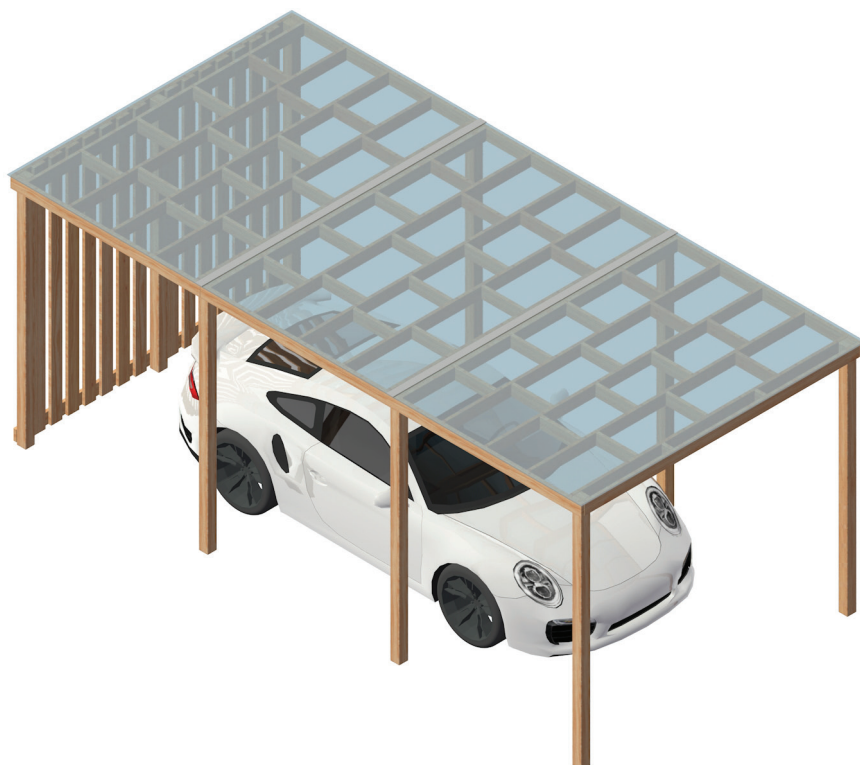

PergolaPRO.eu
Designer pergolas

Standard dimensions:

611 x 301 cm

Total height: 250 cm

or lower (same price)

or higher (inquire for price)

Bigger carports:

on demand

*open side limited to 390 cm

* polycarbonate sheets 205 x 400 cm

* polycarbonate sheets 205 x 611 cm

Standard inclination: 1%

Possibility of custom inclination

in widths direction (same price)

in lengths direction (inquire for price)