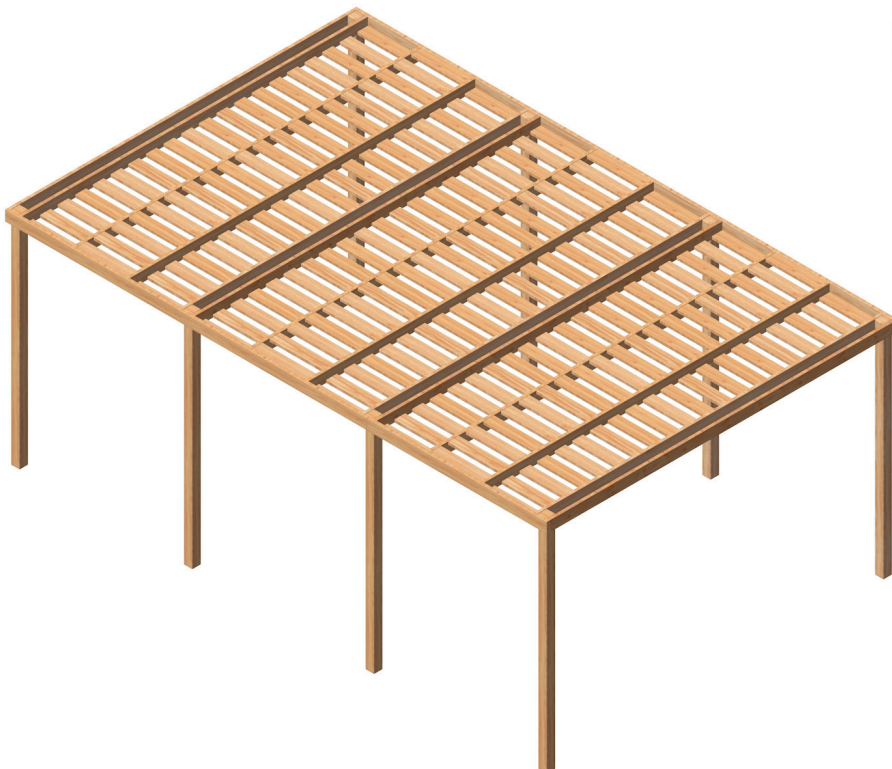

PergolaPRO.eu
Designer pergolas

Standard dimensions:

51401: 300 x 300 cm

51405: 400 x 300 cm

51410: 400 x 390 cm

51420: 605 x 390 cm

51430: 810 x 390 cm

Total height: 250 cm

Special dimensions:

on demand

*open side limited to 390 cm

Beautiful brown pine boards from Finland, pressure impregnated.
Dimensions:
120 x 33 mm

Strong laminated pine posts from Austria, pressure impregnated.
Dimensions:
100 x 100 mm