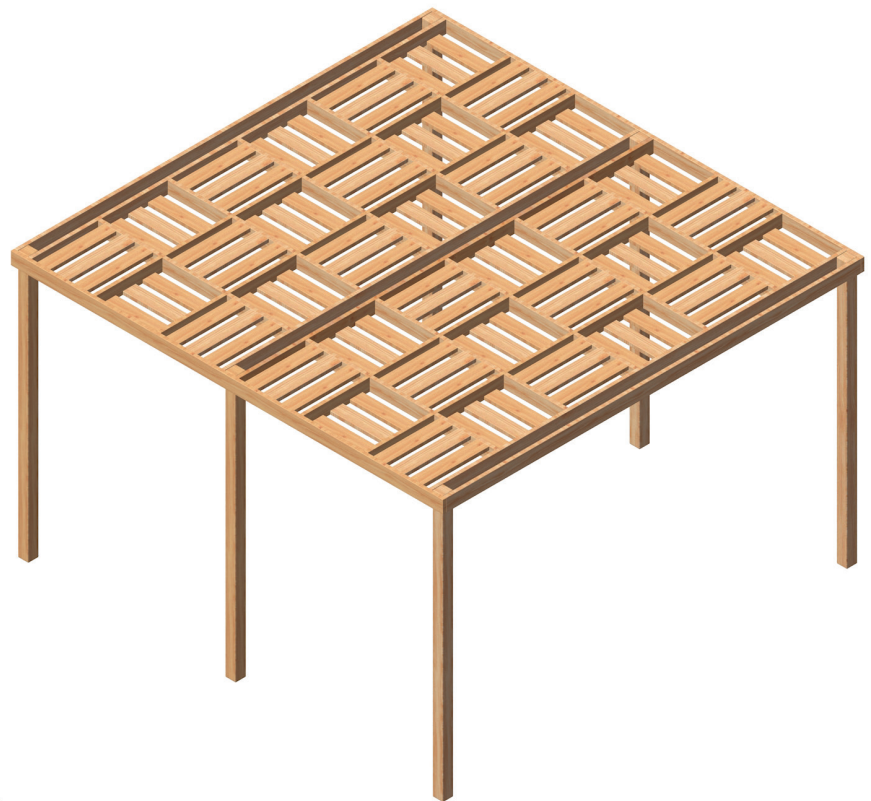

PergolaPRO.eu
Designer pergolas

Standard dimensions:

51501: 300 x 300 cm

51505: 400 x 300 cm

51510: 400 x 390 cm

51520: 605 x 390 cm

51530: 810 x 390 cm

Total height: 250 cm

Special dimensions:

on demand

*open side limited to 390 cm

Beautiful brown pine boards from Finland, pressure impregnated.
Dimensions:
120 x 33 mm

Strong laminated pine posts from Austria, pressure impregnated.
Dimensions:
100 x 100 mm