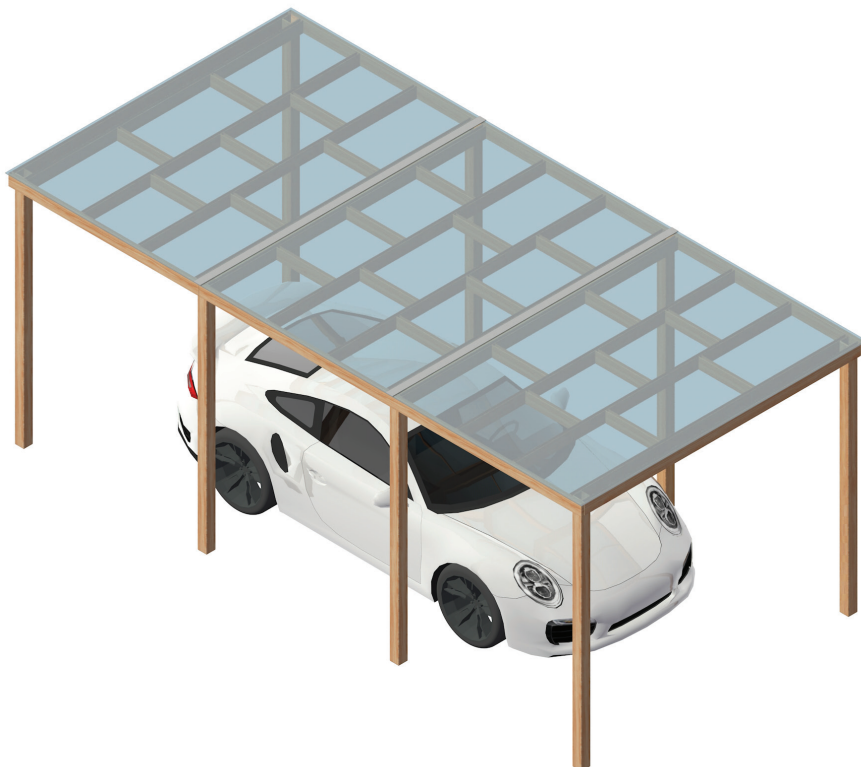

*open side limited to 390 cm

* polycarbonate sheets 205 x 400 cm

* polycarbonate sheets 205 x 611 cm

Standard inclination: 1%

Possibility of custom inclination

in widths direction (same price)

in lengths direction (inquire for price)