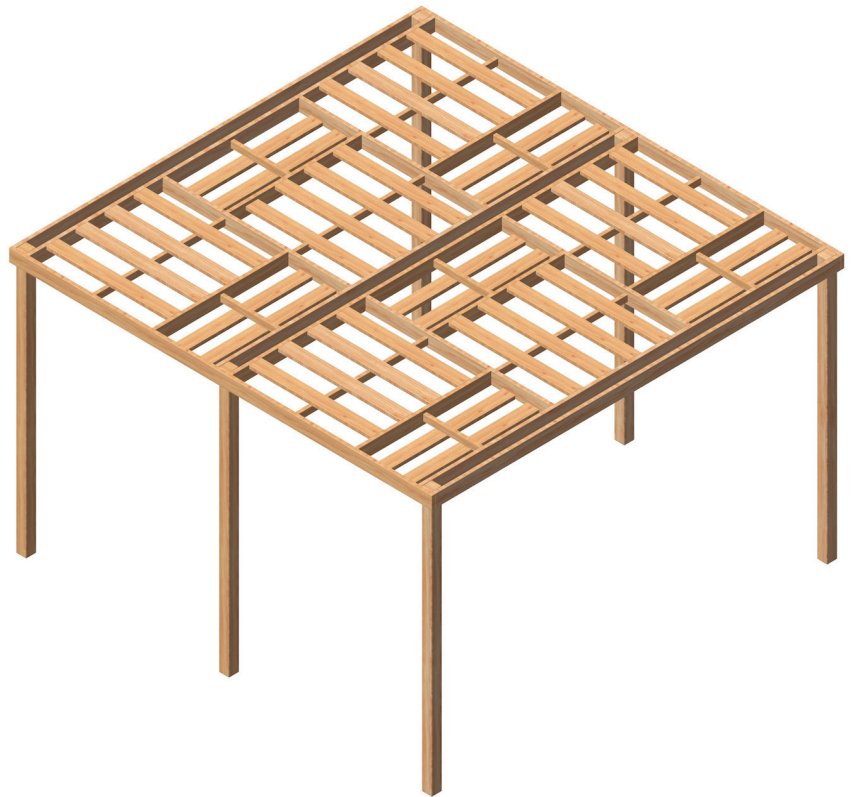

PergolaPRO.eu
Designer pergolas

Standard dimensions:

52201: 300 x 300 cm

52205: 400 x 300 cm

52210: 400 x 390 cm

52220: 605 x 390 cm

52230: 810 x 390 cm

Total height: 250 cm

Special dimensions:

on demand

*open side limited to 390 cm

Beautiful brown pine boards from Finland, pressure impregnated.
Dimensions:
120 x 33 mm

Strong laminated pine posts from Austria, pressure impregnated.
Dimensions:
100 x 100 mm