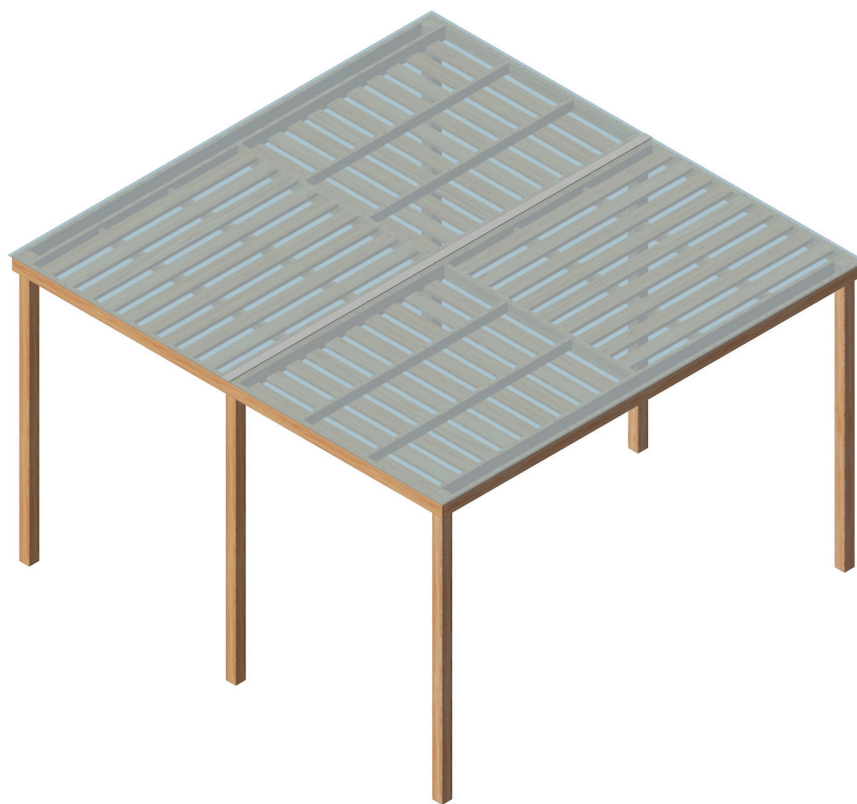

52300 + polycarbonate glass

Copyright © 2025 Vesna Duval All rights reserved. The production of PergolaPRO models is allowed only to Eko igrala d.o.o., copying is prohibited. All models are registered with ProtectMyWork.com

PergolaPRO.eu
Designer pergolas

Standard dimensions:

52301: 300 x 300 cm

52305: 400 x 300 cm

52310: 400 x 390 cm

52320: 605 x 390 cm

52330: 810 x 390 cm

Total height: 250 cm

Special dimensions:

on demand

*open side limited to 390 cm

* polycarbonate sheets 205 x 400 cm

Impact resistant
polycarbonate glass
from Italy, 5 mm thick.
Sheet dimensions:
205 x 400 cm

Number of
polycarbonate
sheets on models:

52301: 2 sheets

52305: 2 sheets

52310: 2 sheets

52320: 3 sheets

52330: 4 sheets