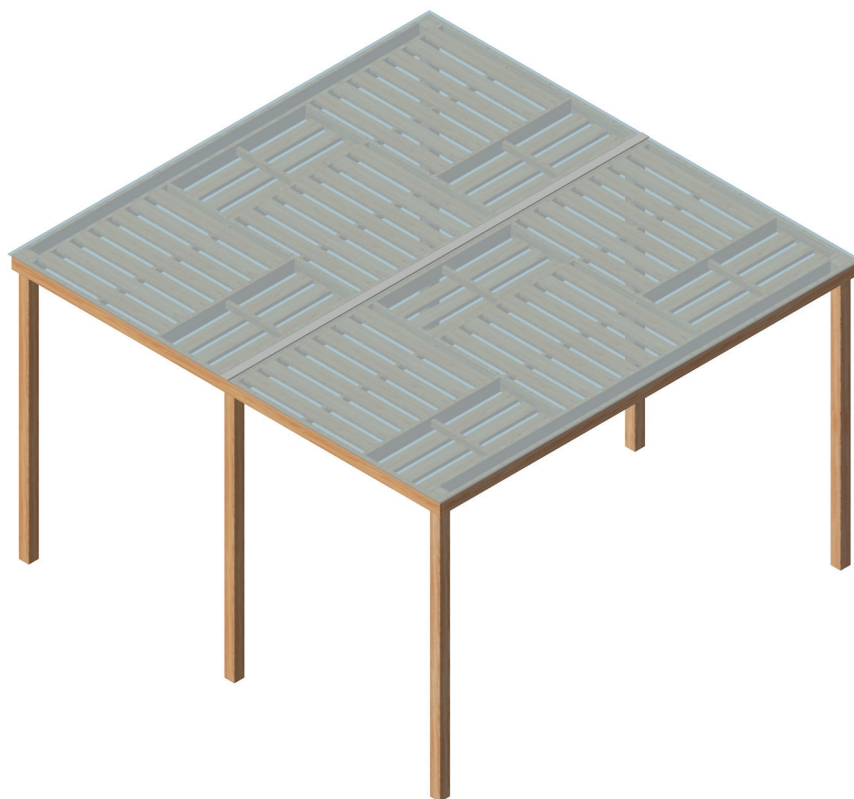

51600 + polycarbonate glass

Copyright © 2025 Vesna Duval All rights reserved. The production of PergolaPRO models is allowed only to Eko igrala d.o.o., copying is prohibited. All models are registered with ProtectMyWork.com

PergolaPRO.eu
Designer pergolas

Standard dimensions:

51601: 300 x 300 cm

51605: 400 x 300 cm

51610: 400 x 390 cm

51620: 605 x 390 cm

51630: 810 x 390 cm

Total height: 250 cm

Special dimensions:

on demand

*open side limited to 390 cm

* polycarbonate sheets 205 x 400 cm

Impact resistant
polycarbonate glass
from Italy, 5 mm thick.
Sheet dimensions:
205 x 400 cm

Number of
polycarbonate
sheets on models:

51601: 2 sheets

51605: 2 sheets

51610: 2 sheets

51620: 3 sheets

51630: 4 sheets