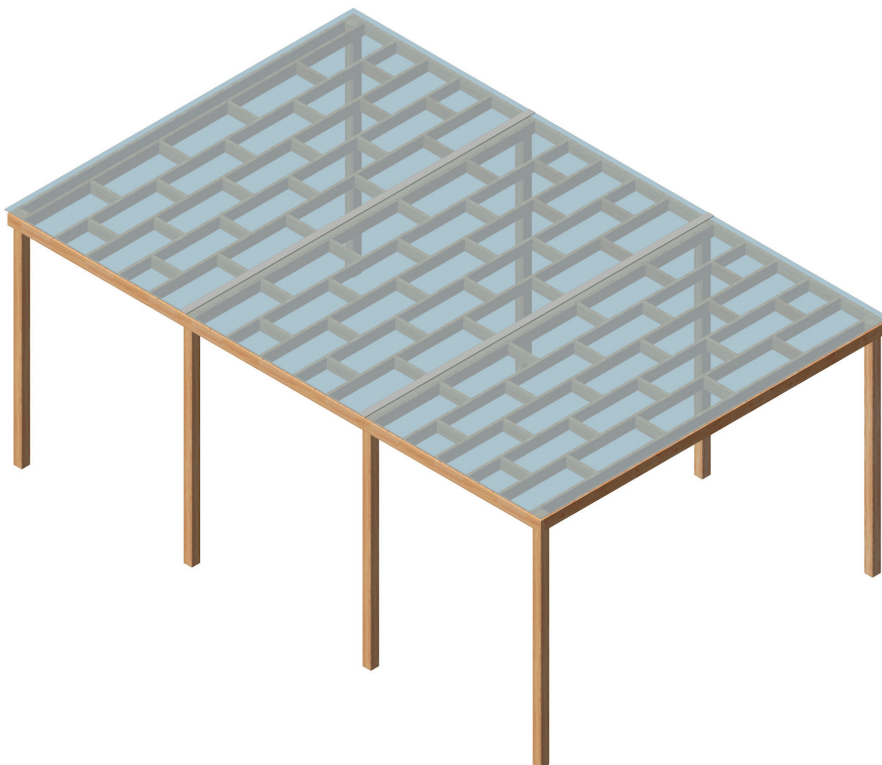

51800 + polycarbonate glass

Copyright © 2025 Vesna Duval All rights reserved. The production of PergolaPRO models is allowed only to Eko igrala d.o.o., copying is prohibited. All models are registered with ProtectMyWork.com

PergolaPRO.eu
Designer pergolas

Standard dimensions:

51801: 300 x 300 cm

51805: 400 x 300 cm

51810: 400 x 390 cm

51820: 605 x 390 cm

51830: 810 x 390 cm

Total height: 250 cm

Special dimensions:

on demand

*open side limited to 390 cm

* polycarbonate sheets 205 x 400 cm

Impact resistant
polycarbonate glass
from Italy, 5 mm thick.
Sheet dimensions:
205 x 400 cm

Number of
polycarbonate
sheets on models:

51801: 2 sheets

51805: 2 sheets

51810: 2 sheets

51820: 3 sheets

51830: 4 sheets