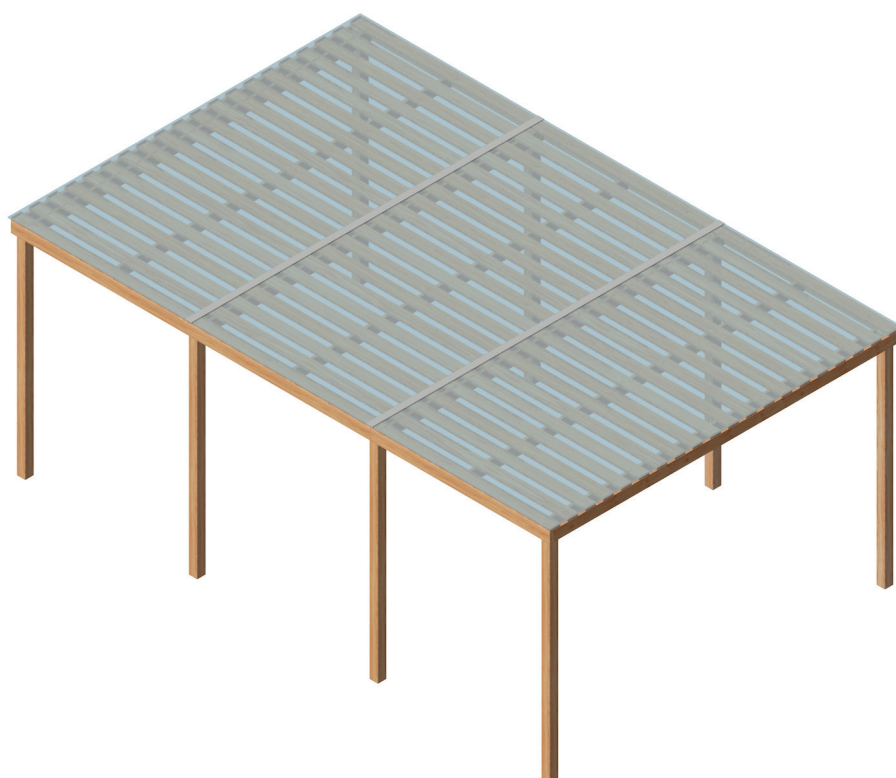

51100 + polycarbonate glass

Copyright © 2025 Vesna Duval All rights reserved. The production of PergolaPRO models is allowed only to Eko igrala d.o.o., copying is prohibited. All models are registered with ProtectMyWork.com

PergolaPRO.eu
Designer pergolas

Standard dimensions:

51101: 300 x 300 cm

51105: 400 x 300 cm

51110: 400 x 390 cm

51120: 605 x 390 cm

51130: 810 x 390 cm

Total height: 250 cm

Special dimensions:

on demand

*open side limited to 390 cm

* polycarbonate sheets 205 x 400 cm

Impact resistant
polycarbonate glass
from Italy, 5 mm thick.
Sheet dimensions:
205 x 400 cm

Number of
polycarbonate
sheets on models:

51101: 2 sheets

51105: 2 sheets

51110: 2 sheets

51120: 3 sheets

51130: 4 sheets