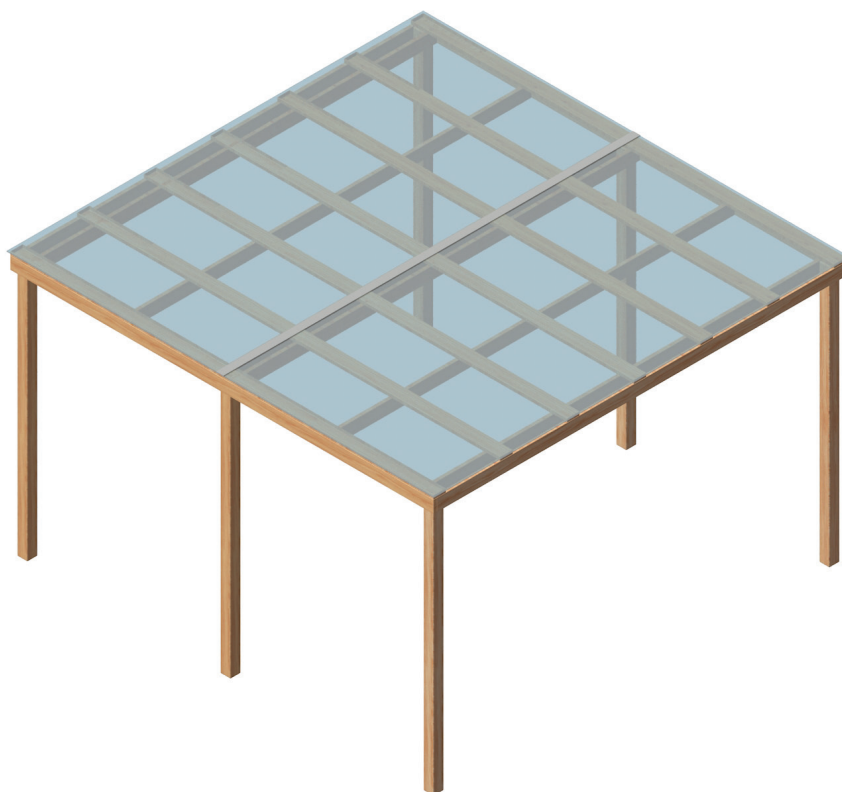

51700 + polycarbonate glass

Copyright © 2025 Vesna Duval All rights reserved. The production of PergolaPRO models is allowed only to Eko igrala d.o.o., copying is prohibited. All models are registered with ProtectMyWork.com

PergolaPRO.eu
Designer pergolas

Standard dimensions:

51701: 300 x 300 cm

51705: 400 x 300 cm

51710: 400 x 390 cm

51720: 605 x 390 cm

51730: 810 x 390 cm

Total height: 250 cm

Special dimensions:

on demand

*open side limited to 390 cm

* polycarbonate sheets 205 x 400 cm

Impact resistant polycarbonate glass from Italy, 5 mm thick.
Sheet dimensions:
205 x 400 cm

Number of polycarbonate sheets on models:

51701: 2 sheets

51705: 2 sheets

51710: 2 sheets

51720: 3 sheets

51730: 4 sheets