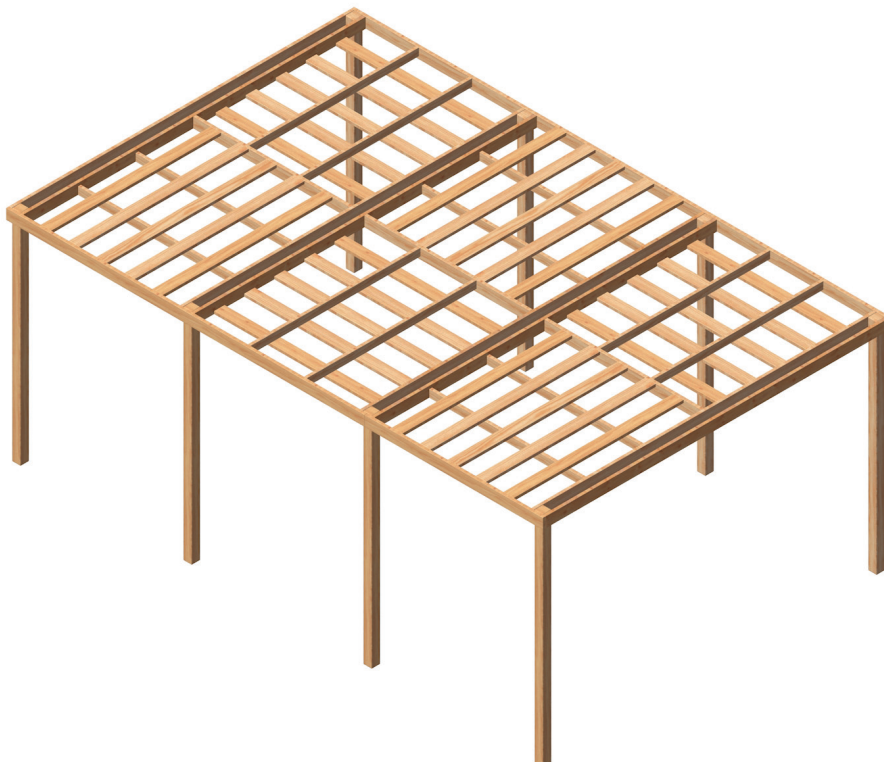

PergolaPRO.eu
Designer pergolas

Standard dimensions:

52401: 300 x 300 cm

52405: 400 x 300 cm

52410: 400 x 390 cm

52420: 605 x 390 cm

52430: 810 x 390 cm

Total height: 250 cm

Special dimensions:

on demand

*open side limited to 390 cm

Beautiful brown pine boards from Finland, pressure impregnated.
Dimensions:
120 x 33 mm

Strong laminated pine posts from Austria, pressure impregnated.
Dimensions:
100 x 100 mm