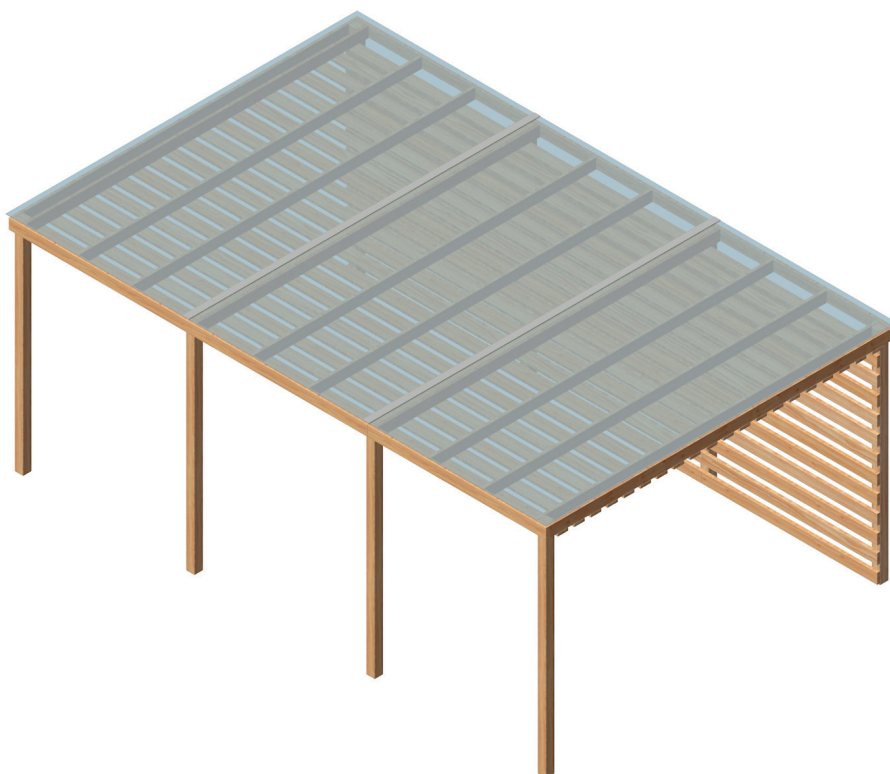

51300 + polycarbonate glass

Copyright © 2025 Vesna Duval All rights reserved. The production of PergolaPRO models is allowed only to Eko igrala d.o.o., copying is prohibited. All models are registered with ProtectMyWork.com

PergolaPRO.eu
Designer pergolas

Standard dimensions:

51301: 300 x 300 cm

51305: 400 x 300 cm

51310: 400 x 390 cm

51320: 605 x 390 cm

51330: 810 x 390 cm

Total height: 250 cm

Special dimensions:

on demand

*open side limited to 390 cm

* polycarbonate sheets 205 x 400 cm

Impact resistant
polycarbonate glass
from Italy, 5 mm thick.
Sheet dimensions:
205 x 400 cm

Number of
polycarbonate
sheets on models:

51301: 2 sheets

51305: 2 sheets

51310: 2 sheets

51320: 3 sheets

51330: 4 sheets