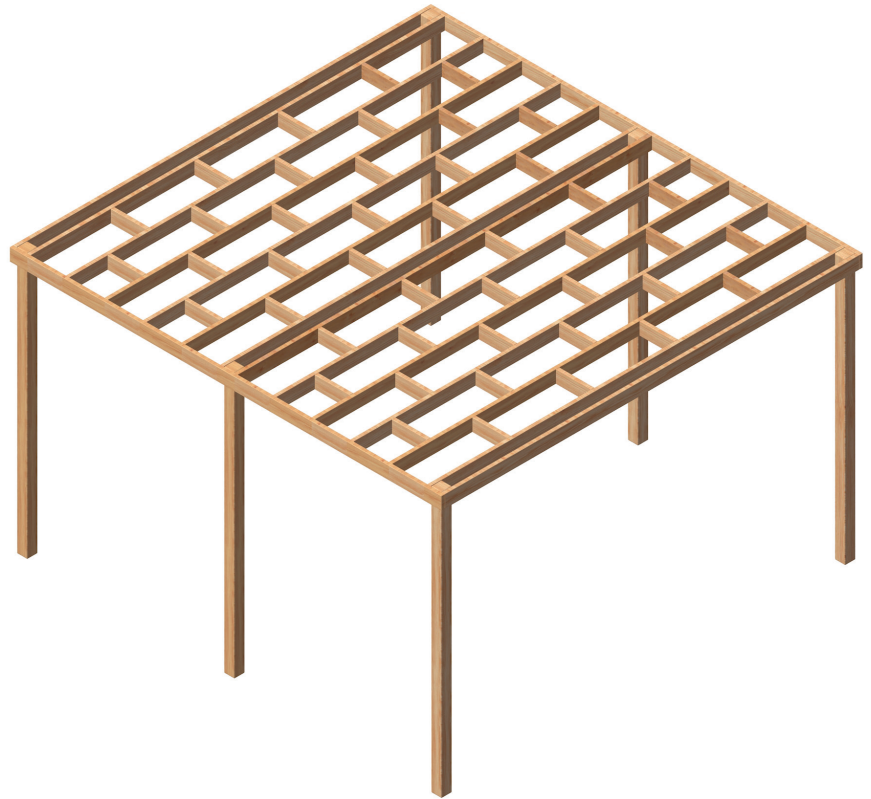

PergolaPRO.eu
Designer pergolas

Standard dimensions:

51801: 300 x 300 cm

51805: 400 x 300 cm

51810: 400 x 390 cm

51820: 605 x 390 cm

51830: 810 x 390 cm

Total height: 250 cm

Special dimensions:

on demand

*open side limited to 390 cm

Beautiful brown pine boards from Finland, pressure impregnated.
Dimensions:
120 x 33 mm

Strong laminated pine posts from Austria, pressure impregnated.
Dimensions:
100 x 100 mm