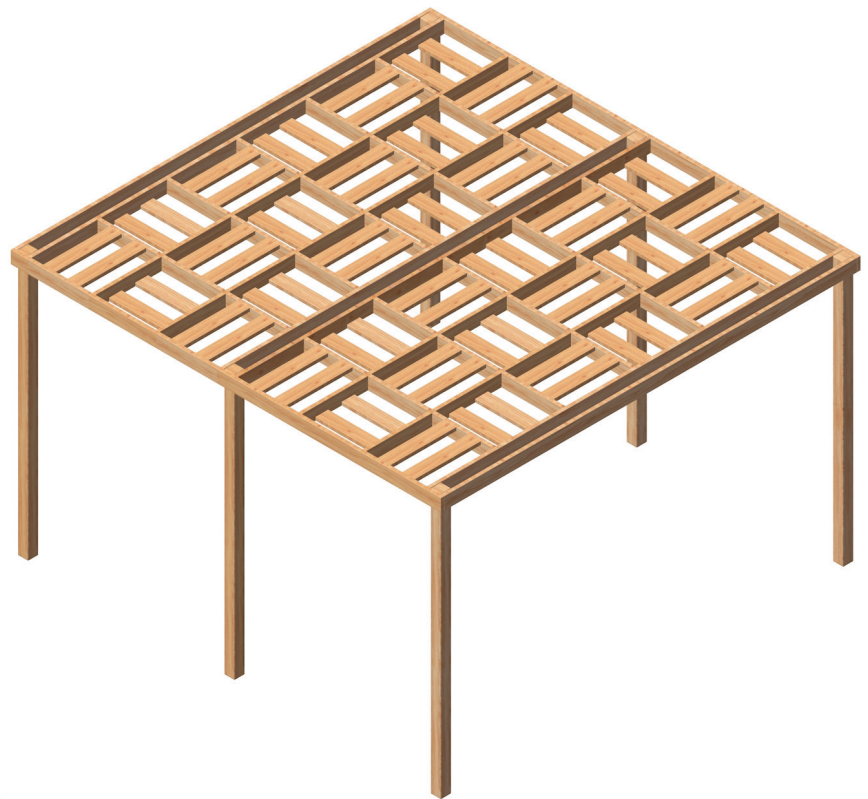

PergolaPRO.eu
Designer pergolas

Standard dimensions:

52101: 300 x 300 cm

52105: 400 x 300 cm

52110: 400 x 390 cm

52120: 605 x 390 cm

52130: 810 x 390 cm

Total height: 250 cm

Special dimensions:

on demand

*open side limited to 390 cm

Beautiful brown pine boards from Finland, pressure impregnated.
Dimensions:
120 x 33 mm

Strong laminated pine posts from Austria, pressure impregnated.
Dimensions:
100 x 100 mm