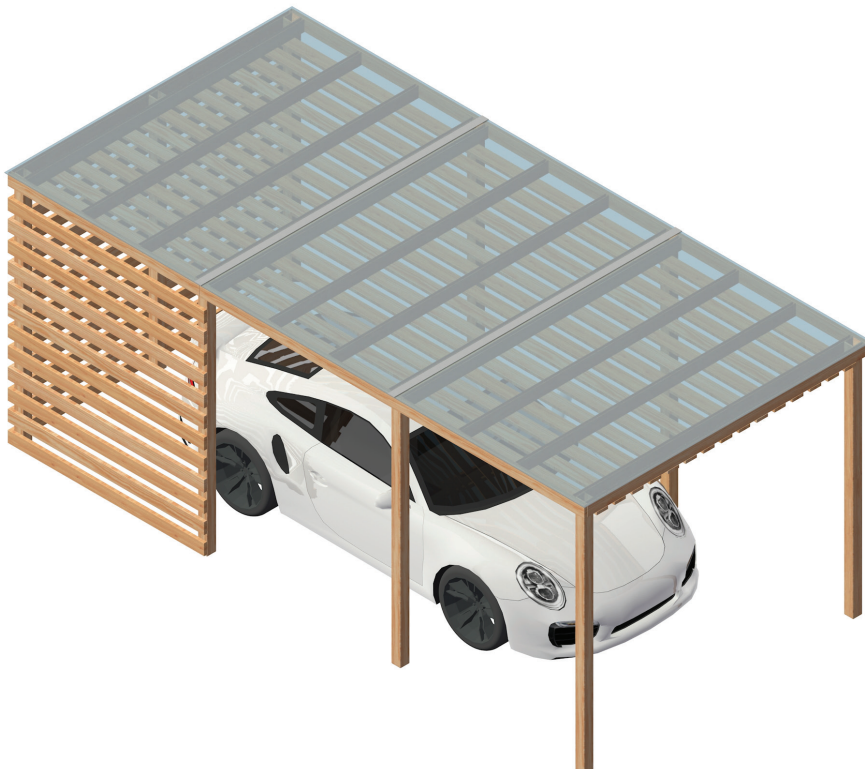

* polycarbonate sheets 205 x 400 cm

* polycarbonate sheets 205 x 611 cm

Standard inclination: 1%

Possibility of custom inclination

in widths direction (same price)

in lengths direction (inquire for price)

Impact resistant polycarbonate glass from Italy, 5 mm thick. Sheet dimensions: 205 x 400 cm