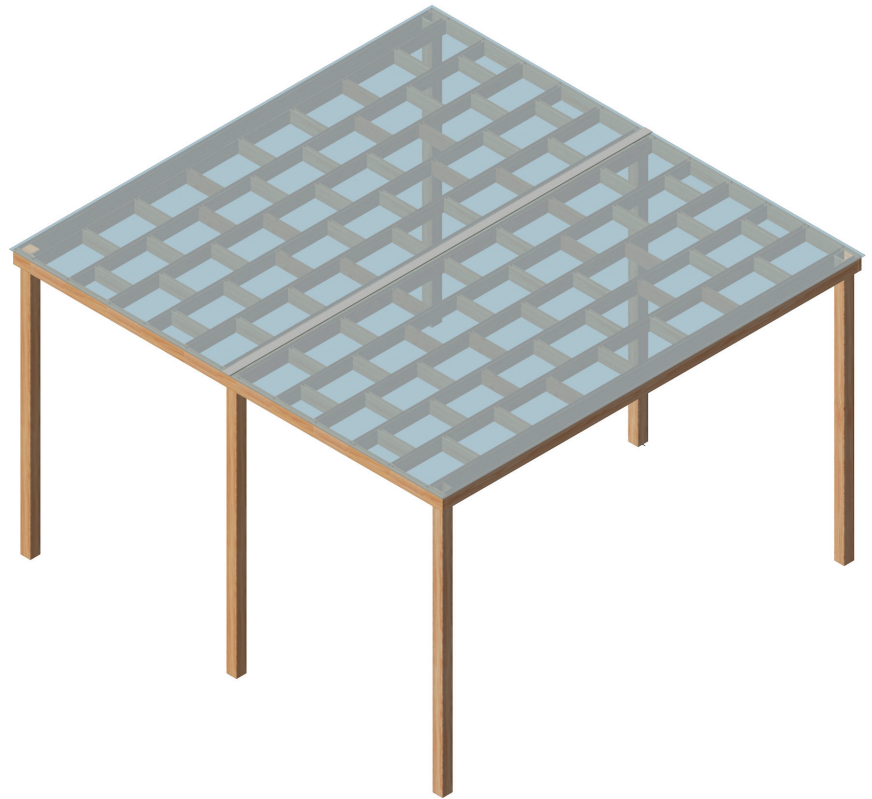

51200 + polycarbonate glass

Copyright © 2025 Vesna Duval All rights reserved. The production of PergolaPRO models is allowed only to Eko igrala d.o.o., copying is prohibited. All models are registered with ProtectMyWork.com

PergolaPRO.eu
Designer pergolas

Standard dimensions:

51201: 300 x 300 cm

51205: 400 x 300 cm

51210: 400 x 390 cm

51220: 605 x 390 cm

51230: 810 x 390 cm

Total height: 250 cm

Special dimensions:

on demand

*open side limited to 390 cm

* polycarbonate sheets 205 x 400 cm

Impact resistant
polycarbonate glass
from Italy, 5 mm thick.
Sheet dimensions:
205 x 400 cm

Number of
polycarbonate
sheets on models:

51201: 2 sheets

51205: 2 sheets

51210: 2 sheets

51220: 3 sheets

51230: 4 sheets