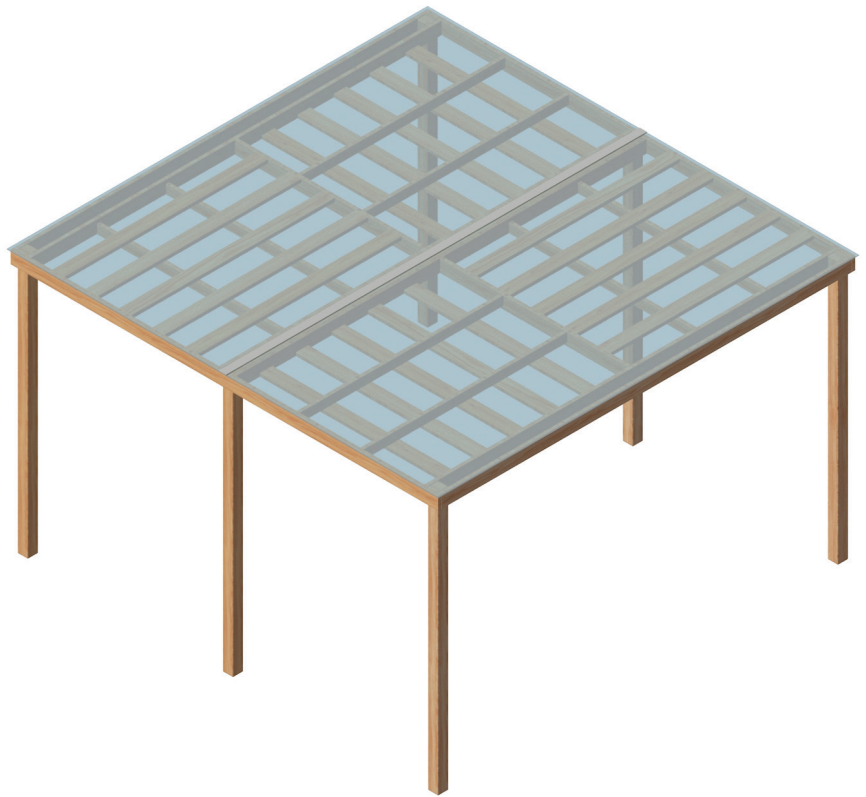

PergolaPRO.eu
Designer pergolas

Standard dimensions:

52401: 300 x 300 cm

52405: 400 x 300 cm

52410: 400 x 390 cm

52420: 605 x 390 cm

52430: 810 x 390 cm

Total height: 250 cm

Special dimensions:

on demand

*open side limited to 390 cm

* polycarbonate sheets 205 x 400 cm

Impact resistant
polycarbonate glass
from Italy, 5 mm thick.
Sheet dimensions:
205 x 400 cm

Number of
polycarbonate
sheets on models: