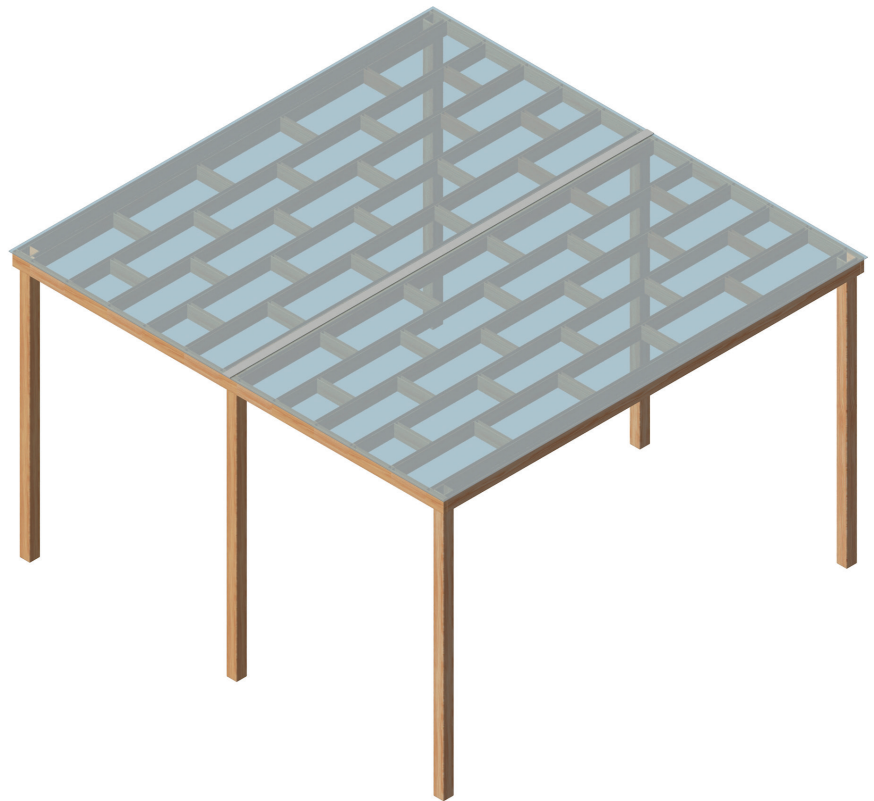

51800 + polycarbonate glass

Copyright © 2025 Vesna Duval All rights reserved. The production of PergolaPRO models is allowed only to Eko igrala d.o.o., copying is prohibited. All models are registered with ProtectMyWork.com

PergolaPRO.eu
Designer pergolas

Standard dimensions:

51801: 300 x 300 cm

51805: 400 x 300 cm

51810: 400 x 390 cm

51820: 605 x 390 cm

51830: 810 x 390 cm

Total height: 250 cm

Special dimensions:

on demand

*open side limited to 390 cm

* polycarbonate sheets 205 x 400 cm

Impact resistant
polycarbonate glass
from Italy, 5 mm thick.
Sheet dimensions:
205 x 400 cm

Number of
polycarbonate
sheets on models:

51801: 2 sheets

51805: 2 sheets

51810: 2 sheets

51820: 3 sheets

51830: 4 sheets