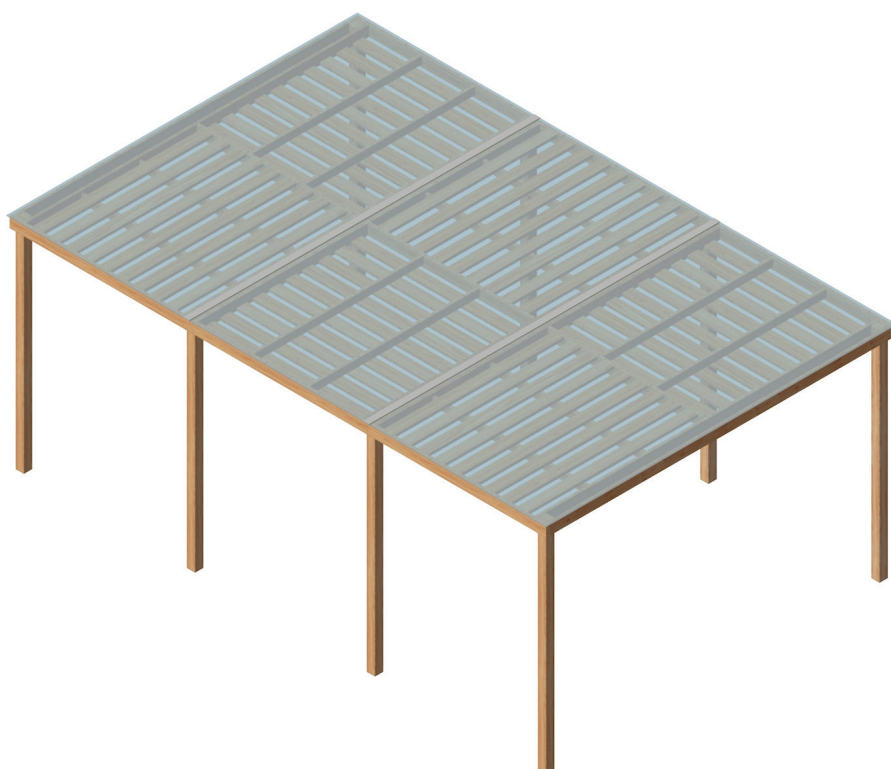

52300 + polycarbonate glass

Copyright © 2025 Vesna Duval All rights reserved. The production of PergolaPRO models is allowed only to Eko igrala d.o.o., copying is prohibited. All models are registered with ProtectMyWork.com

PergolaPRO.eu
Designer pergolas

Standard dimensions:

52301: 300 x 300 cm

52305: 400 x 300 cm

52310: 400 x 390 cm

52320: 605 x 390 cm

52330: 810 x 390 cm

Total height: 250 cm

Special dimensions:

on demand

*open side limited to 390 cm

* polycarbonate sheets 205 x 400 cm

Impact resistant
polycarbonate glass
from Italy, 5 mm thick.
Sheet dimensions:
205 x 400 cm

Number of
polycarbonate
sheets on models:

52301: 2 sheets

52305: 2 sheets

52310: 2 sheets

52320: 3 sheets

52330: 4 sheets