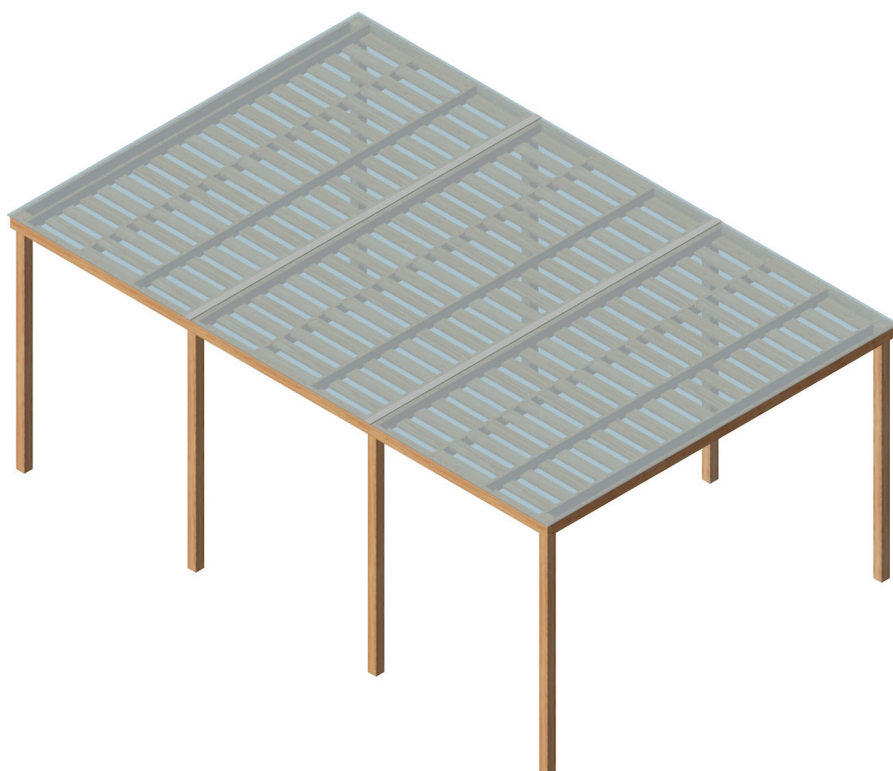

51400 + polycarbonate glass

Copyright © 2025 Vesna Duval All rights reserved. The production of PergolaPRO models is allowed only to Eko igrala d.o.o., copying is prohibited. All models are registered with ProtectMyWork.com

PergolaPRO.eu
Designer pergolas

Standard dimensions:

51401: 300 x 300 cm

51405: 400 x 300 cm

51410: 400 x 390 cm

51420: 605 x 390 cm

51430: 810 x 390 cm

Total height: 250 cm

Special dimensions:

on demand

*open side limited to 390 cm

* polycarbonate sheets 205 x 400 cm

Impact resistant polycarbonate glass from Italy, 5 mm thick.
Sheet dimensions:
205 x 400 cm

Number of polycarbonate sheets on models:

51401: 2 sheets

51405: 2 sheets

51410: 2 sheets

51420: 3 sheets

51430: 4 sheets