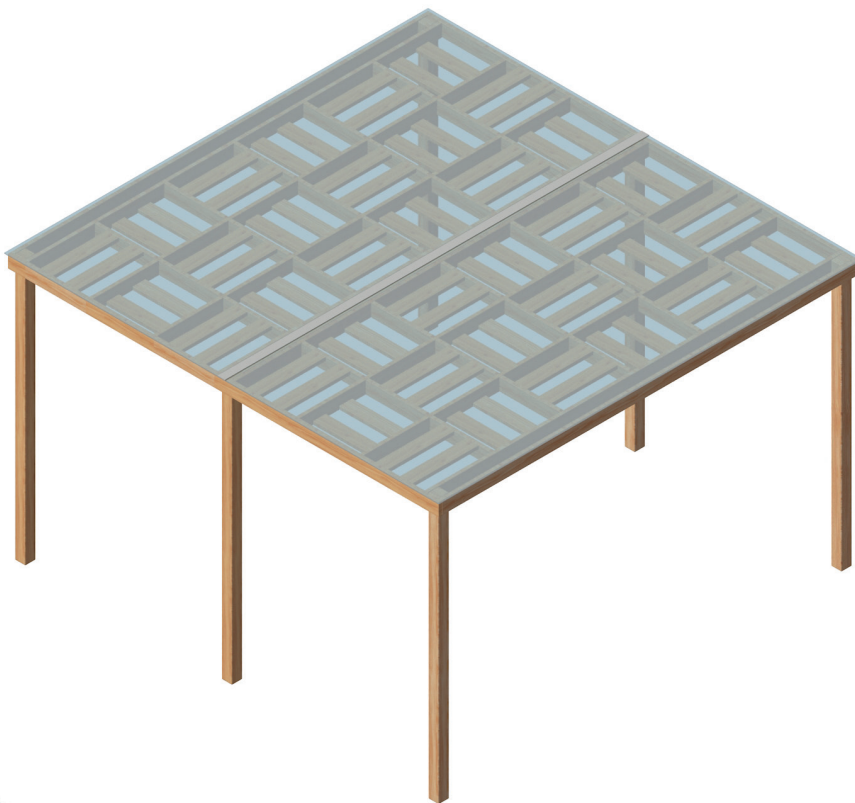

52100 + polycarbonate glass

Copyright © 2025 Vesna Duval All rights reserved. The production of PergolaPRO models is allowed only to Eko igrala d.o.o., copying is prohibited. All models are registered with ProtectMyWork.com

PergolaPRO.eu
Designer pergolas

Standard dimensions:

52101: 300 x 300 cm

52105: 400 x 300 cm

52110: 400 x 390 cm

52120: 605 x 390 cm

52130: 810 x 390 cm

Total height: 250 cm

Special dimensions:

on demand

*open side limited to 390 cm

* polycarbonate sheets 205 x 400 cm

Impact resistant
polycarbonate glass
from Italy, 5 mm thick.
Sheet dimensions:
205 x 400 cm

Number of
polycarbonate
sheets on models:

52101: 2 sheets

52105: 2 sheets

52110: 2 sheets

52120: 3 sheets

52130: 4 sheets