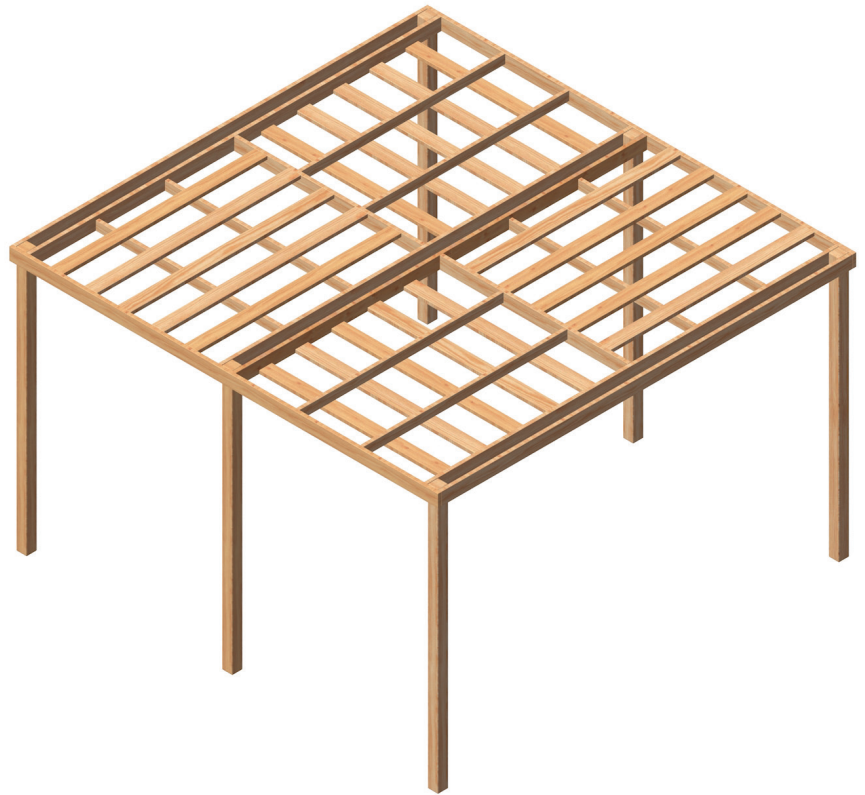

PergolaPRO.eu
Designer pergolas

Standard dimensions:

52401: 300 x 300 cm

52405: 400 x 300 cm

52410: 400 x 390 cm

52420: 605 x 390 cm

52430: 810 x 390 cm

Total height: 250 cm

Special dimensions:

on demand

*open side limited to 390 cm

Beautiful brown pine boards from Finland, pressure impregnated.
Dimensions:
120 x 33 mm

Strong laminated pine posts from Austria, pressure impregnated.
Dimensions:
100 x 100 mm