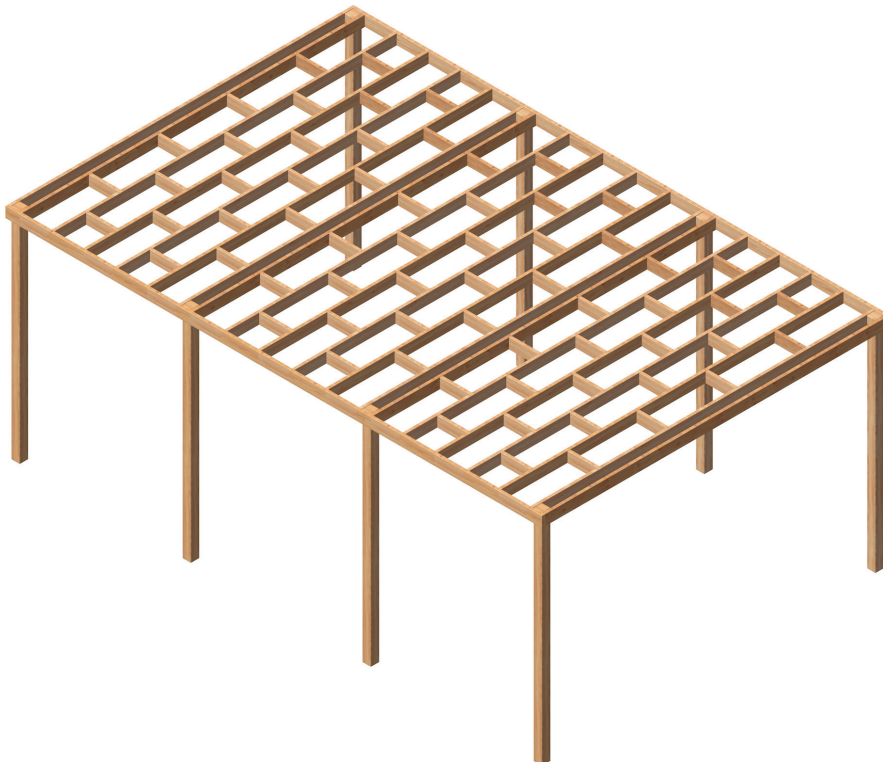

PergolaPRO.eu
Designer pergolas

Standard dimensions:

51801: 300 x 300 cm

51805: 400 x 300 cm

51810: 400 x 390 cm

51820: 605 x 390 cm

51830: 810 x 390 cm

Total height: 250 cm

Special dimensions:

on demand

*open side limited to 390 cm

Beautiful brown pine boards from Finland, pressure impregnated.
Dimensions:
120 x 33 mm

Strong laminated pine posts from Austria, pressure impregnated.
Dimensions:
100 x 100 mm