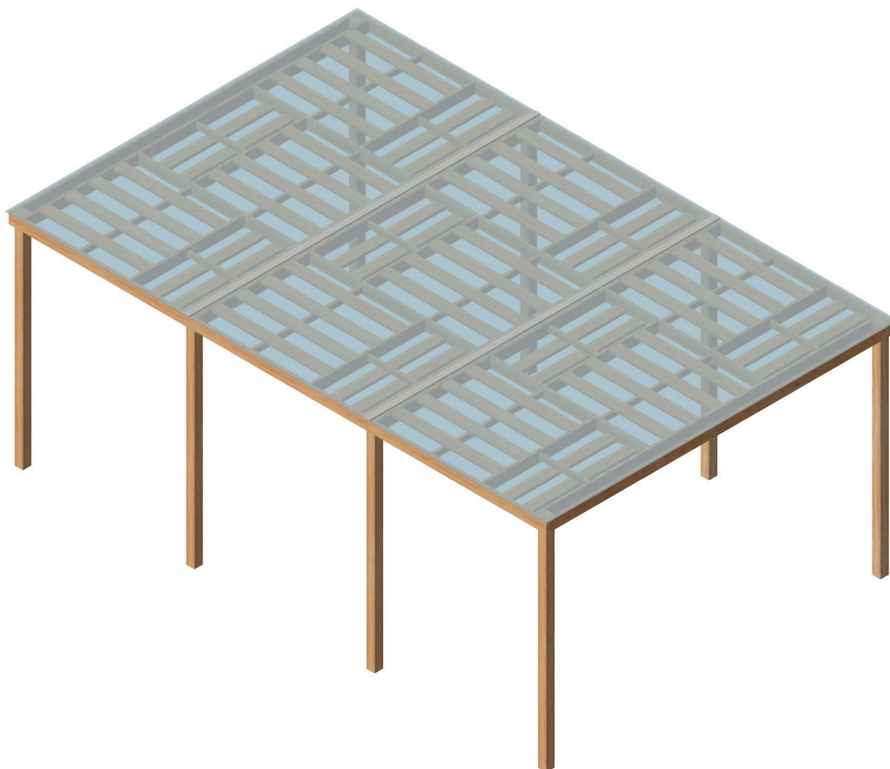

PergolaPRO.eu
Designer pergolas

Standard dimensions:

52201: 300 x 300 cm

52205: 400 x 300 cm

52210: 400 x 390 cm

52220: 605 x 390 cm

52230: 810 x 390 cm

Total height: 250 cm

Special dimensions:

on demand

*open side limited to 390 cm

* polycarbonate sheets 205 x 400 cm

Impact resistant polycarbonate glass from Italy, 5 mm thick.
Sheet dimensions: 205 x 400 cm

Number of polycarbonate sheets on models: