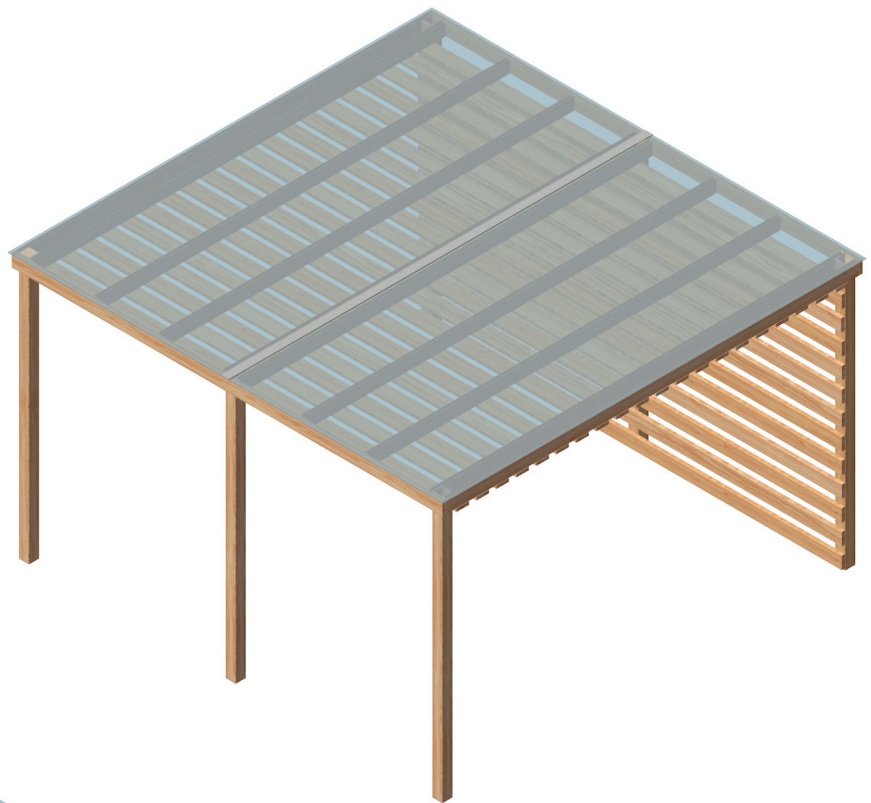

51300 + polycarbonate glass

Copyright © 2025 Vesna Duval All rights reserved. The production of PergolaPRO models is allowed only to Eko igrala d.o.o., copying is prohibited. All models are registered with ProtectMyWork.com

PergolaPRO.eu
Designer pergolas

Standard dimensions:

51301: 300 x 300 cm

51305: 400 x 300 cm

51310: 400 x 390 cm

51320: 605 x 390 cm

51330: 810 x 390 cm

Total height: 250 cm

Special dimensions:

on demand

*open side limited to 390 cm

* polycarbonate sheets 205 x 400 cm

Impact resistant
polycarbonate glass
from Italy, 5 mm thick.
Sheet dimensions:
205 x 400 cm

Number of
polycarbonate
sheets on models:

51301: 2 sheets

51305: 2 sheets

51310: 2 sheets

51320: 3 sheets

51330: 4 sheets