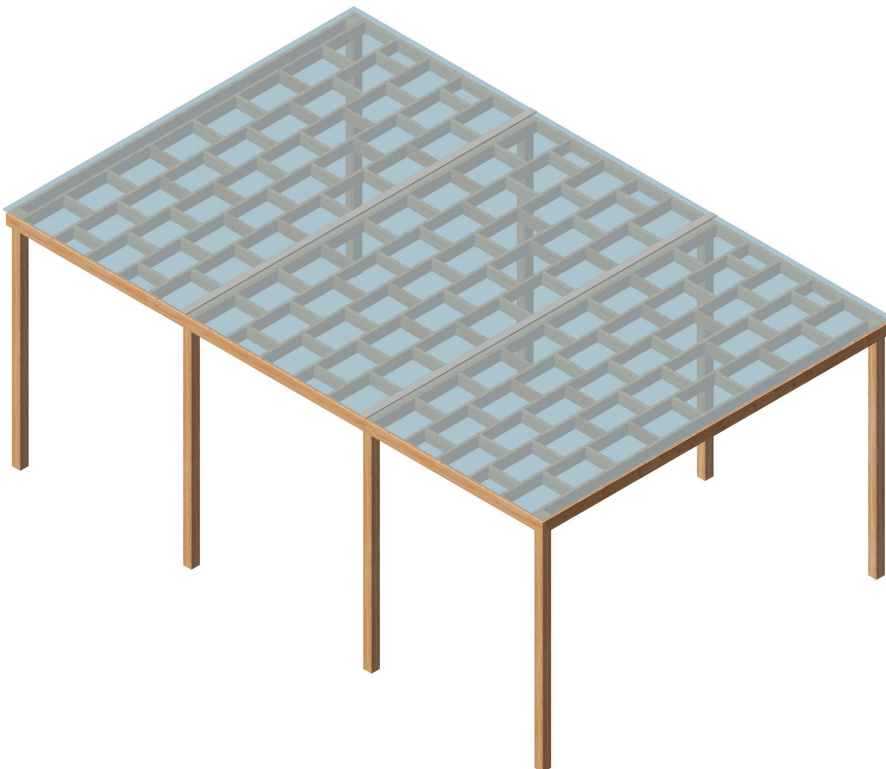

51200 + polycarbonate glass

Copyright © 2025 Vesna Duval All rights reserved. The production of PergolaPRO models is allowed only to Eko igrala d.o.o., copying is prohibited. All models are registered with ProtectMyWork.com

PergolaPRO.eu
Designer pergolas

Standard dimensions:

51201: 300 x 300 cm

51205: 400 x 300 cm

51210: 400 x 390 cm

51220: 605 x 390 cm

51230: 810 x 390 cm

Total height: 250 cm

Special dimensions:

on demand

*open side limited to 390 cm

* polycarbonate sheets 205 x 400 cm

Impact resistant
polycarbonate glass
from Italy, 5 mm thick.
Sheet dimensions:
205 x 400 cm

Number of
polycarbonate
sheets on models:

51201: 2 sheets

51205: 2 sheets

51210: 2 sheets

51220: 3 sheets

51230: 4 sheets