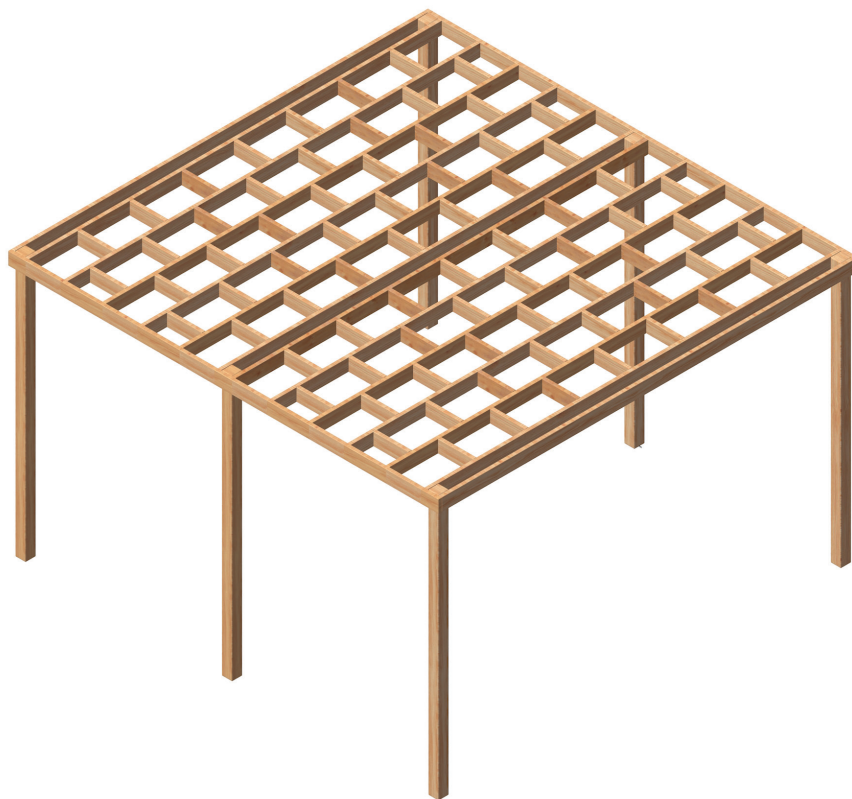

PergolaPRO.eu
Designer pergolas

Standard dimensions:

51201: 300 x 300 cm

51205: 400 x 300 cm

51210: 400 x 390 cm

51220: 605 x 390 cm

51230: 810 x 390 cm

Total height: 250 cm

Special dimensions:

on demand

*open side limited to 390 cm

Beautiful brown pine boards from Finland, pressure impregnated.
Dimensions:
120 x 33 mm

Strong laminated pine posts from Austria, pressure impregnated.
Dimensions:
100 x 100 mm