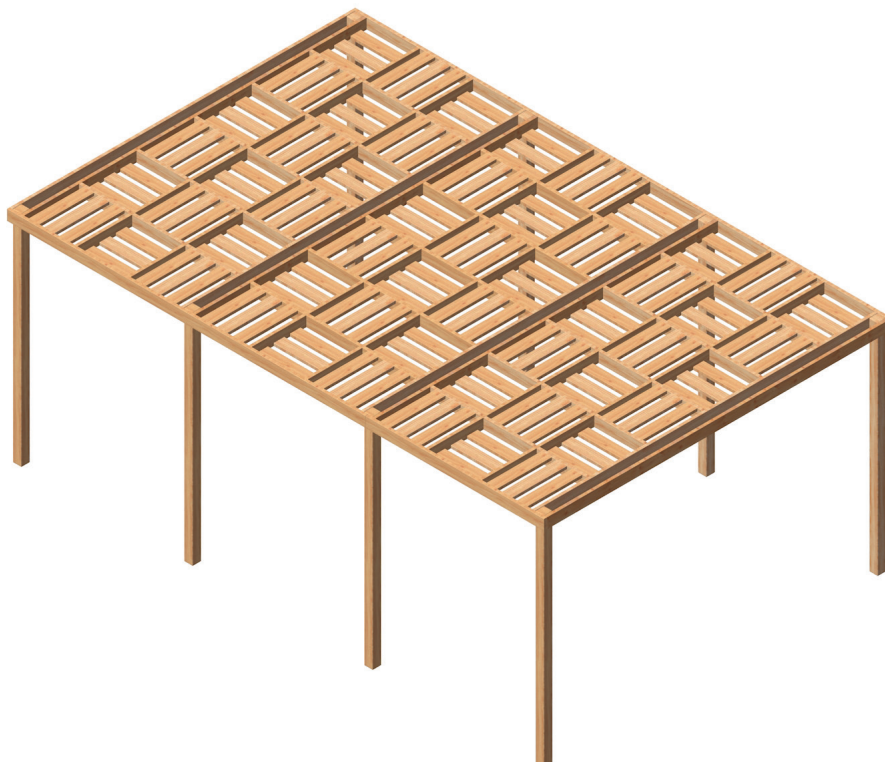

PergolaPRO.eu
Designer pergolas

Standard dimensions:

51501: 300 x 300 cm

51505: 400 x 300 cm

51510: 400 x 390 cm

51520: 605 x 390 cm

51530: 810 x 390 cm

Total height: 250 cm

Special dimensions:

on demand

*open side limited to 390 cm

Beautiful brown pine boards from Finland, pressure impregnated.
Dimensions:
120 x 33 mm

Strong laminated pine posts from Austria, pressure impregnated.
Dimensions:
100 x 100 mm