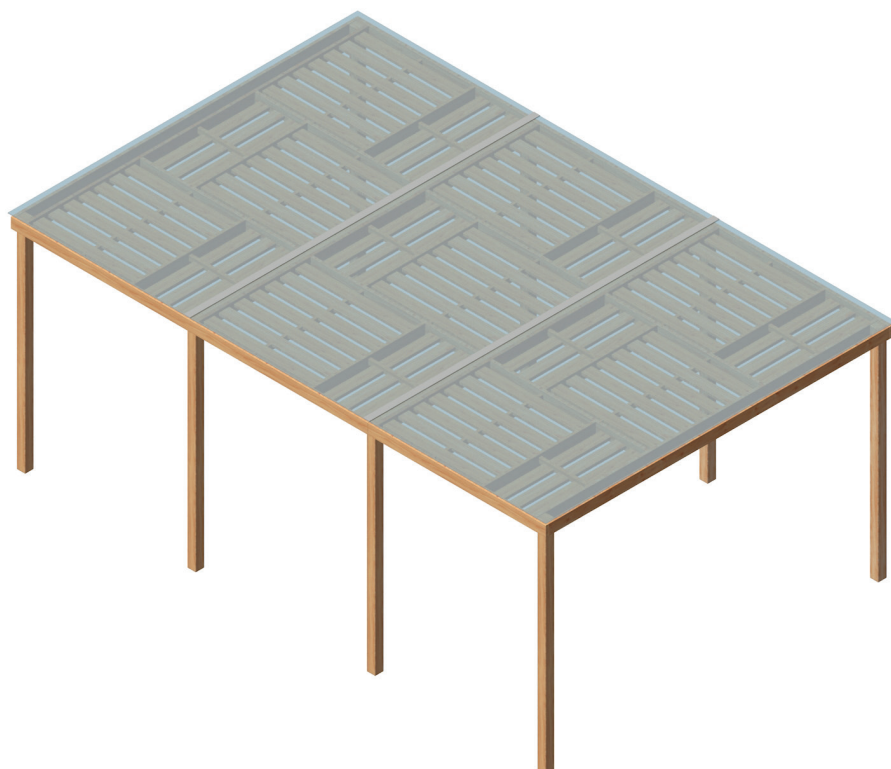

51600 + polycarbonate glass

Copyright © 2025 Vesna Duval All rights reserved. The production of PergolaPRO models is allowed only to Eko igrala d.o.o., copying is prohibited. All models are registered with ProtectMyWork.com

PergolaPRO.eu
Designer pergolas

Standard dimensions:

51601: 300 x 300 cm

51605: 400 x 300 cm

51610: 400 x 390 cm

51620: 605 x 390 cm

51630: 810 x 390 cm

Total height: 250 cm

Special dimensions:

on demand

*open side limited to 390 cm

* polycarbonate sheets 205 x 400 cm

Impact resistant
polycarbonate glass
from Italy, 5 mm thick.
Sheet dimensions:
205 x 400 cm

Number of
polycarbonate
sheets on models:

51601: 2 sheets

51605: 2 sheets

51610: 2 sheets

51620: 3 sheets

51630: 4 sheets