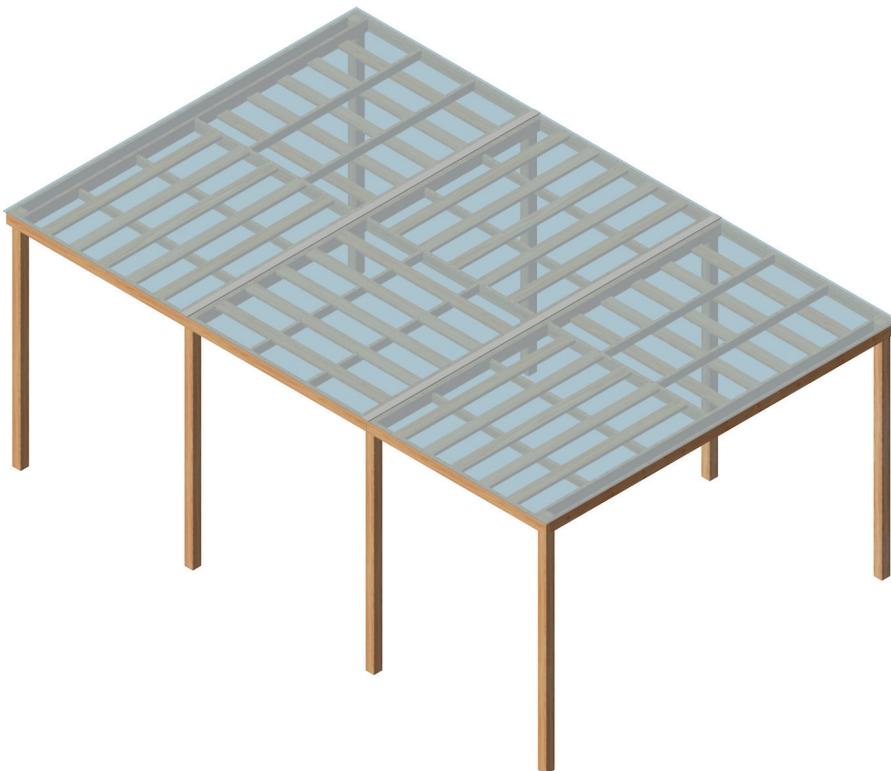

PergolaPRO.eu
Designer pergolas

Standard dimensions:

52401: 300 x 300 cm

52405: 400 x 300 cm

52410: 400 x 390 cm

52420: 605 x 390 cm

52430: 810 x 390 cm

Total height: 250 cm

Special dimensions:

on demand

*open side limited to 390 cm

* polycarbonate sheets 205 x 400 cm

Impact resistant
polycarbonate glass
from Italy, 5 mm thick.
Sheet dimensions:
205 x 400 cm

Number of
polycarbonate
sheets on models: