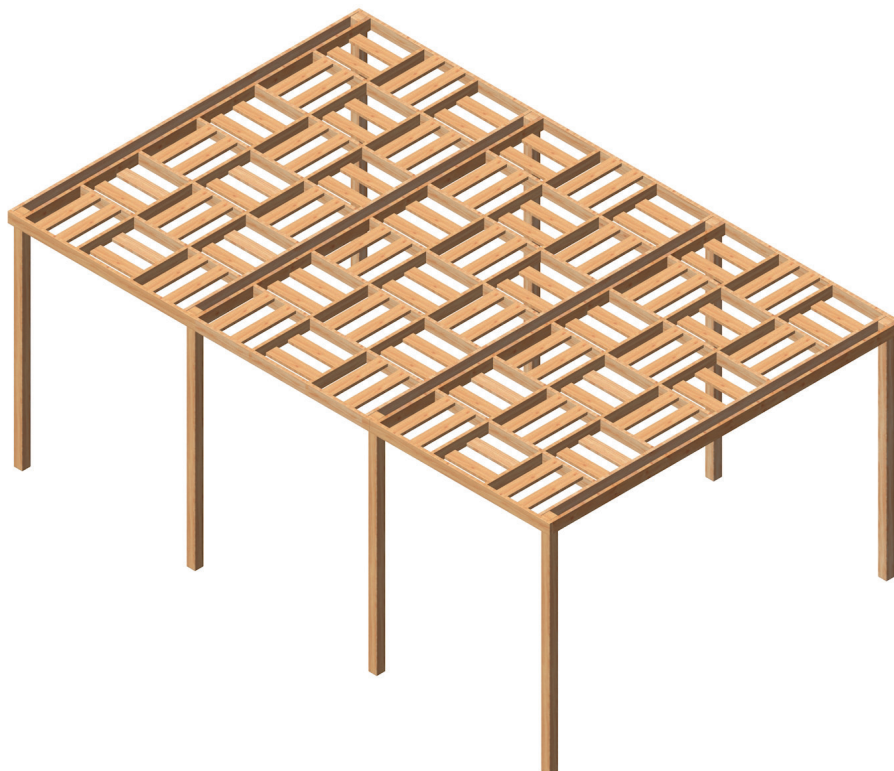

PergolaPRO.eu
Designer pergolas

Standard dimensions:

52101: 300 x 300 cm

52105: 400 x 300 cm

52110: 400 x 390 cm

52120: 605 x 390 cm

52130: 810 x 390 cm

Total height: 250 cm

Special dimensions:

on demand

*open side limited to 390 cm

Beautiful brown pine boards from Finland, pressure impregnated.
Dimensions:
120 x 33 mm

Strong laminated pine posts from Austria, pressure impregnated.
Dimensions:
100 x 100 mm