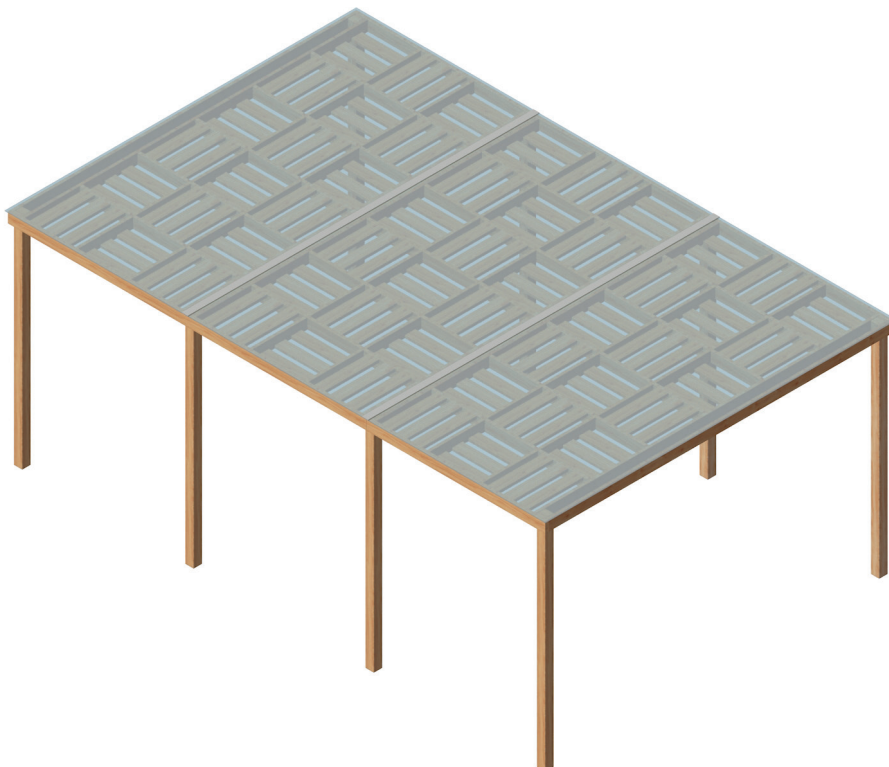

51500 + polycarbonate glass

Copyright © 2025 Vesna Duval All rights reserved. The production of PergolaPRO models is allowed only to Eko igrala d.o.o., copying is prohibited. All models are registered with ProtectMyWork.com

PergolaPRO.eu
Designer pergolas

Standard dimensions:

51501: 300 x 300 cm

51505: 400 x 300 cm

51510: 400 x 390 cm

51520: 605 x 390 cm

51530: 810 x 390 cm

Total height: 250 cm

Special dimensions:

on demand

*open side limited to 390 cm

* polycarbonate sheets 205 x 400 cm

Impact resistant polycarbonate glass from Italy, 5 mm thick.
Sheet dimensions: 205 x 400 cm

Number of polycarbonate sheets on models:

51501: 2 sheets

51505: 2 sheets

51510: 2 sheets

51520: 3 sheets

51530: 4 sheets