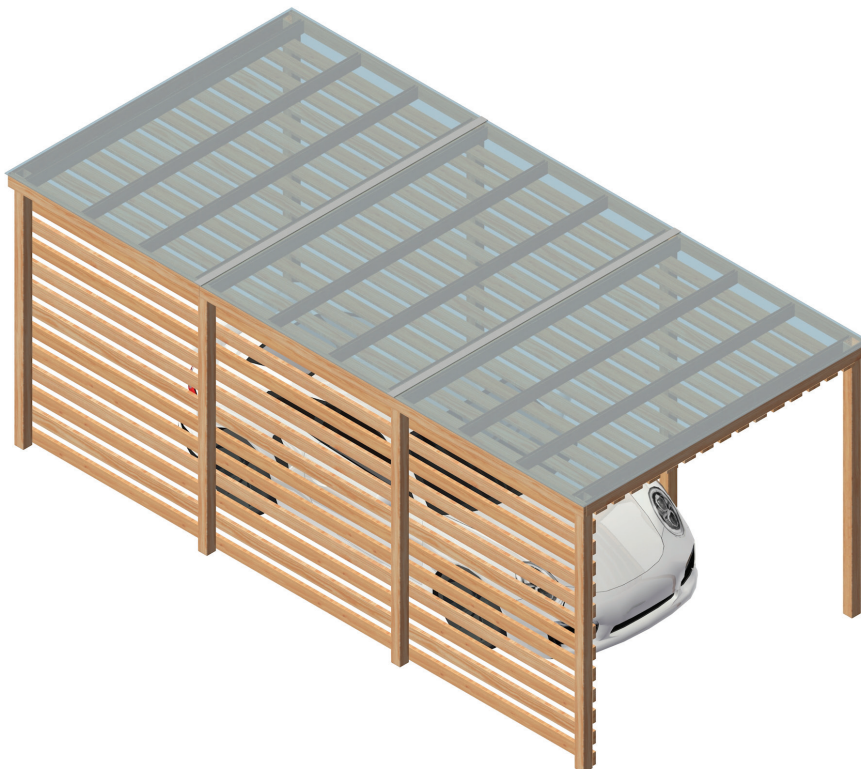

*open side limited to 390 cm

* polycarbonate sheets 205 x 400 cm

* polycarbonate sheets 205 x 611 cm

Standard inclination: 1%

Possibility of custom inclination

in widths direction (same price)

in lengths direction (inquire for price)