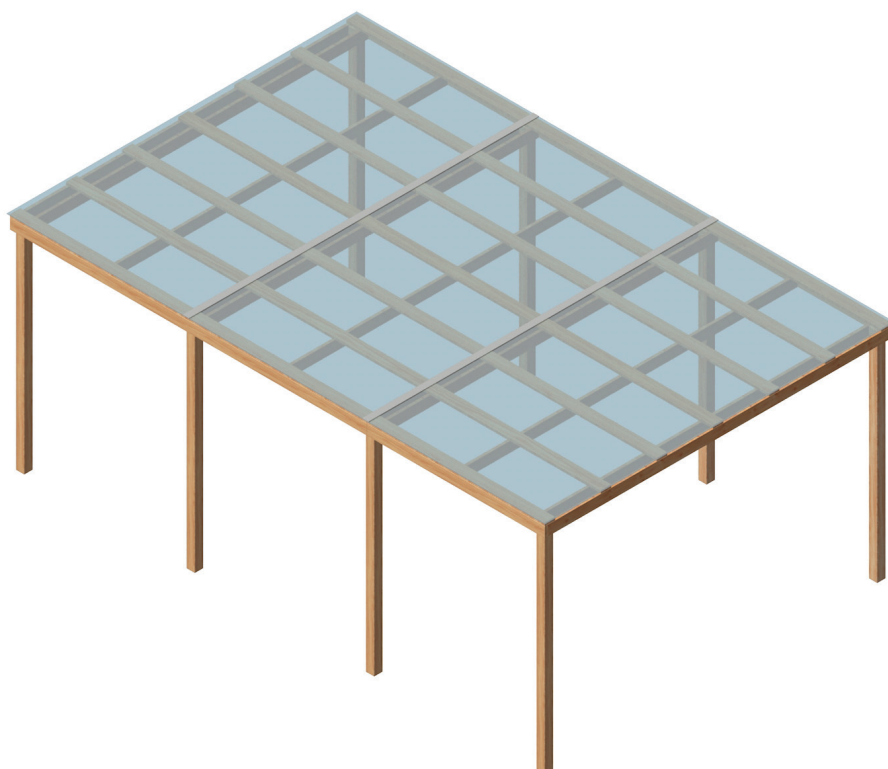

51700 + polycarbonate glass

Copyright © 2025 Vesna Duval All rights reserved. The production of PergolaPRO models is allowed only to Eko igrala d.o.o., copying is prohibited. All models are registered with ProtectMyWork.com

PergolaPRO.eu
Designer pergolas

Standard dimensions:

51701: 300 x 300 cm

51705: 400 x 300 cm

51710: 400 x 390 cm

51720: 605 x 390 cm

51730: 810 x 390 cm

Total height: 250 cm

Special dimensions:

on demand

*open side limited to 390 cm

* polycarbonate sheets 205 x 400 cm

Impact resistant polycarbonate glass from Italy, 5 mm thick.
Sheet dimensions:
205 x 400 cm

Number of polycarbonate sheets on models:

51701: 2 sheets

51705: 2 sheets

51710: 2 sheets

51720: 3 sheets

51730: 4 sheets