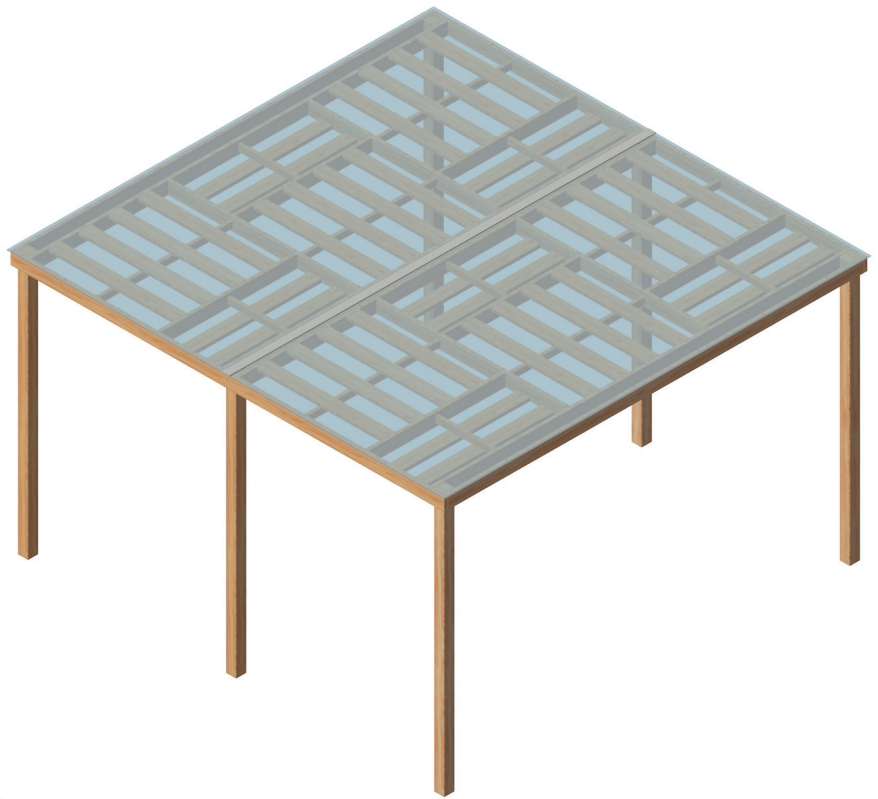

52200 + polycarbonate glass

Copyright © 2025 Vesna Duval All rights reserved. The production of PergolaPRO models is allowed only to Eko igrala d.o.o., copying is prohibited. All models are registered with ProtectMyWork.com

PergolaPRO.eu
Designer pergolas

Standard dimensions:

52201: 300 x 300 cm

52205: 400 x 300 cm

52210: 400 x 390 cm

52220: 605 x 390 cm

52230: 810 x 390 cm

Total height: 250 cm

Special dimensions:

on demand

*open side limited to 390 cm

* polycarbonate sheets 205 x 400 cm

Impact resistant polycarbonate glass from Italy, 5 mm thick.
Sheet dimensions: 205 x 400 cm

Number of polycarbonate sheets on models:

52201: 2 sheets

52205: 2 sheets

52210: 2 sheets

52220: 3 sheets

52230: 4 sheets