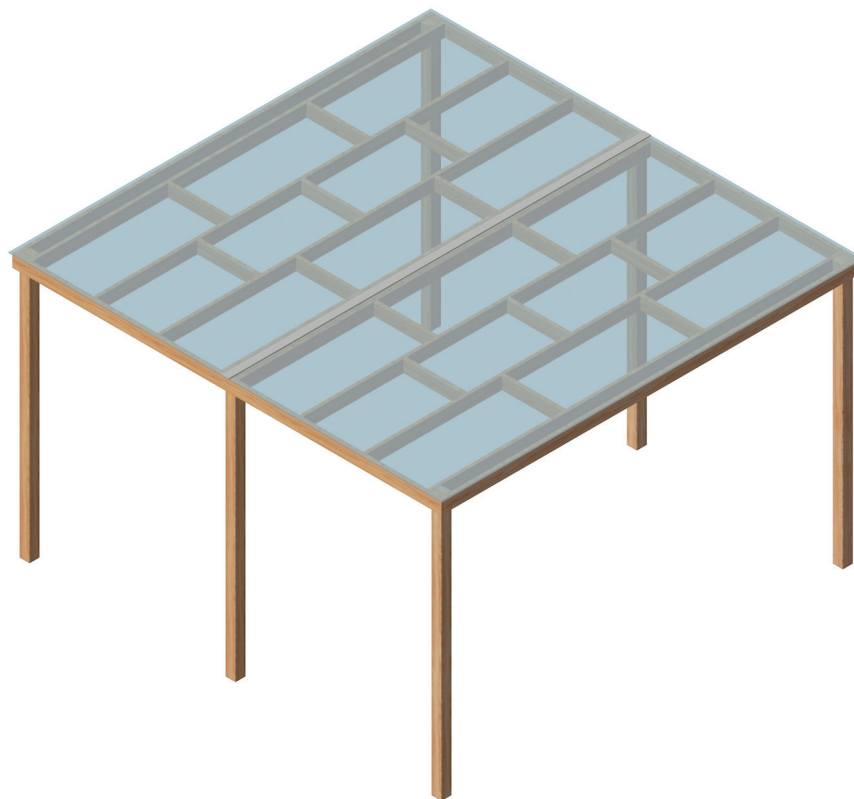

51900 + polycarbonate glass

Copyright © 2025 Vesna Duval All rights reserved. The production of PergolaPRO models is allowed only to Eko igrala d.o.o., copying is prohibited. All models are registered with ProtectMyWork.com

PergolaPRO.eu
Designer pergolas

Standard dimensions:

51901: 300 x 300 cm

51905: 400 x 300 cm

51910: 400 x 390 cm

51920: 605 x 390 cm

51930: 810 x 390 cm

Total height: 250 cm

Special dimensions:

on demand

*open side limited to 390 cm

* polycarbonate sheets 205 x 400 cm

Impact resistant
polycarbonate glass
from Italy, 5 mm thick.
Sheet dimensions:
205 x 400 cm

Number of
polycarbonate
sheets on models:

51901: 2 sheets

51905: 2 sheets

51910: 2 sheets

51920: 3 sheets

51930: 4 sheets