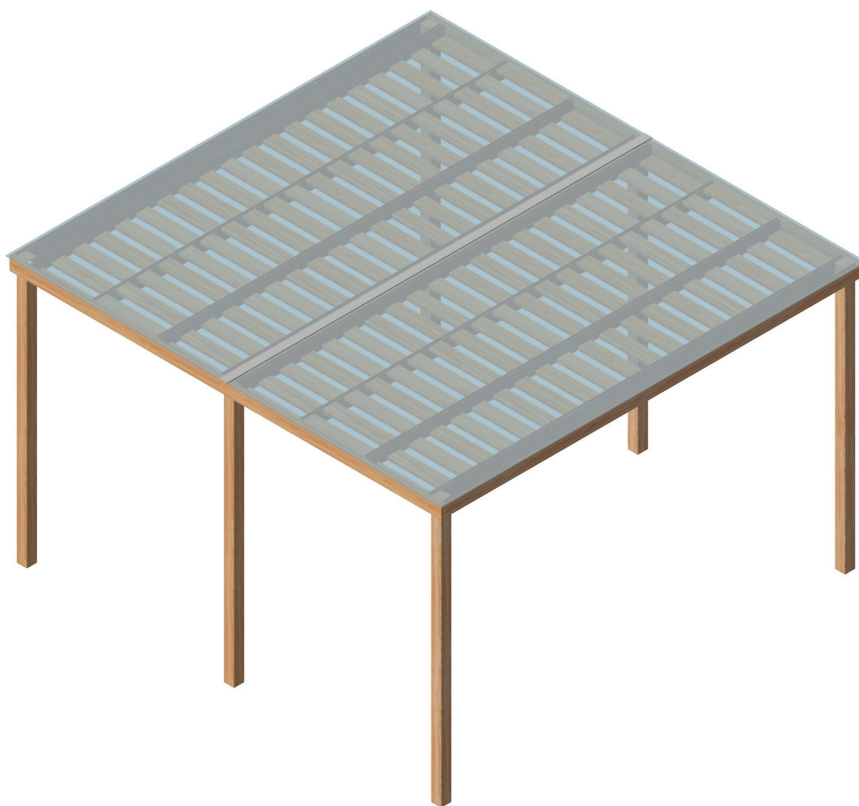

51400 + polycarbonate glass

Copyright © 2025 Vesna Duval All rights reserved. The production of PergolaPRO models is allowed only to Eko igrala d.o.o., copying is prohibited. All models are registered with ProtectMyWork.com

PergolaPRO.eu
Designer pergolas

Standard dimensions:

51401: 300 x 300 cm

51405: 400 x 300 cm

51410: 400 x 390 cm

51420: 605 x 390 cm

51430: 810 x 390 cm

Total height: 250 cm

Special dimensions:

on demand

*open side limited to 390 cm

* polycarbonate sheets 205 x 400 cm

Impact resistant polycarbonate glass from Italy, 5 mm thick.
Sheet dimensions:
205 x 400 cm

Number of polycarbonate sheets on models:

51401: 2 sheets

51405: 2 sheets

51410: 2 sheets

51420: 3 sheets

51430: 4 sheets