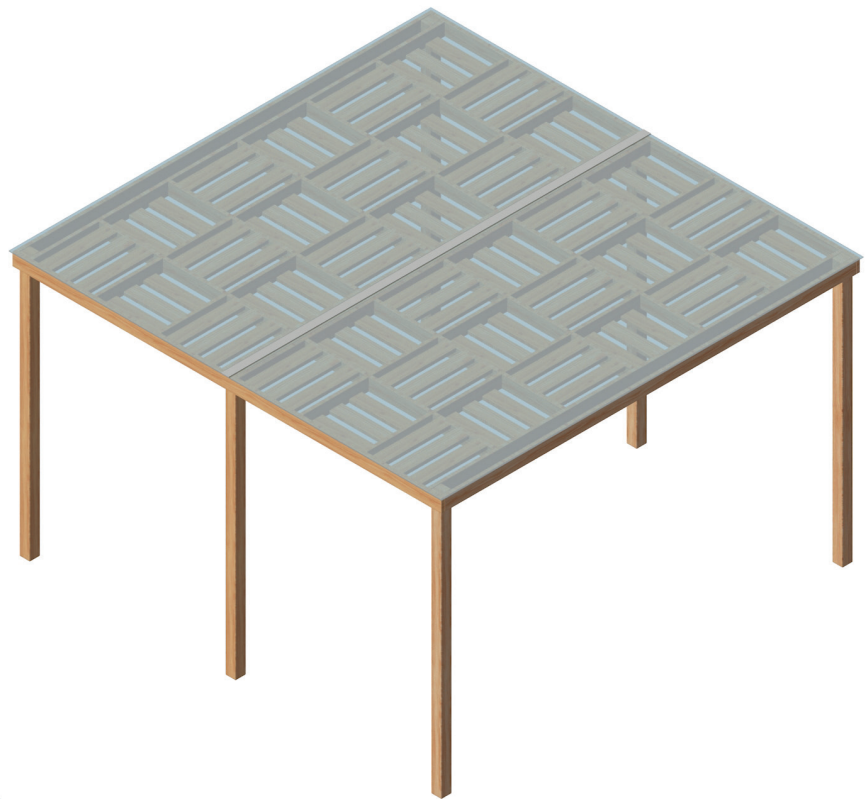

51500 + polycarbonate glass

Copyright © 2025 Vesna Duval All rights reserved. The production of PergolaPRO models is allowed only to Eko igrala d.o.o., copying is prohibited. All models are registered with ProtectMyWork.com

PergolaPRO.eu
Designer pergolas

Standard dimensions:

51501: 300 x 300 cm

51505: 400 x 300 cm

51510: 400 x 390 cm

51520: 605 x 390 cm

51530: 810 x 390 cm

Total height: 250 cm

Special dimensions:

on demand

*open side limited to 390 cm

* polycarbonate sheets 205 x 400 cm

Impact resistant polycarbonate glass from Italy, 5 mm thick.
Sheet dimensions: 205 x 400 cm

Number of polycarbonate sheets on models:

51501: 2 sheets

51505: 2 sheets

51510: 2 sheets

51520: 3 sheets

51530: 4 sheets