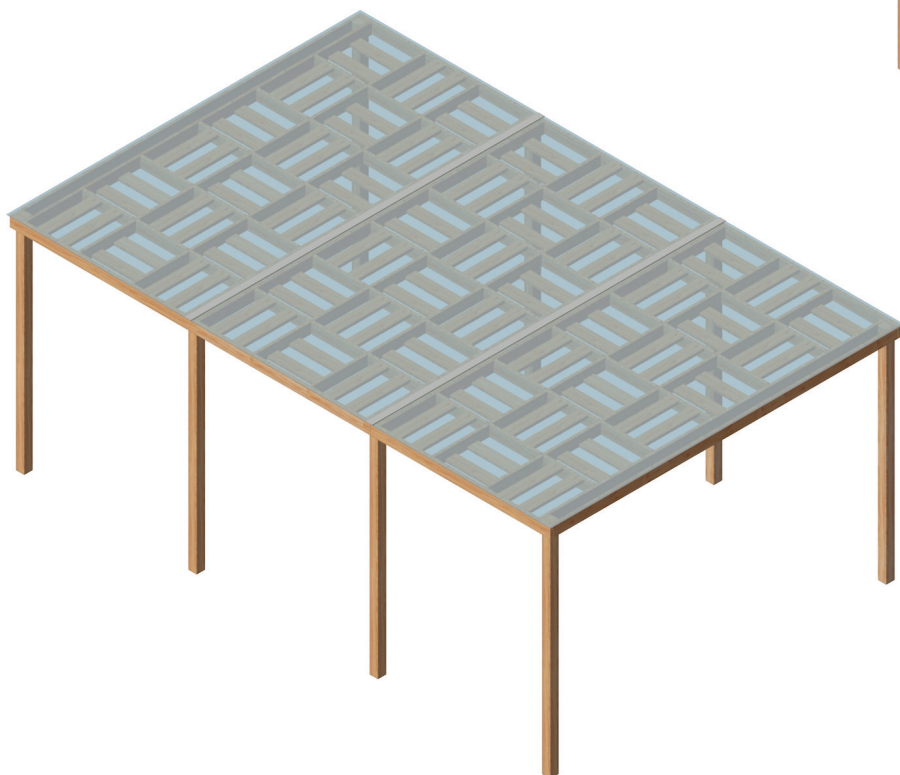

52100 + polycarbonate glass

Copyright © 2025 Vesna Duval All rights reserved. The production of PergolaPRO models is allowed only to Eko igrala d.o.o., copying is prohibited. All models are registered with ProtectMyWork.com

PergolaPRO.eu
Designer pergolas

Standard dimensions:

52101: 300 x 300 cm

52105: 400 x 300 cm

52110: 400 x 390 cm

52120: 605 x 390 cm

52130: 810 x 390 cm

Total height: 250 cm

Special dimensions:

on demand

*open side limited to 390 cm

* polycarbonate sheets 205 x 400 cm

Impact resistant
polycarbonate glass
from Italy, 5 mm thick.
Sheet dimensions:
205 x 400 cm

Number of
polycarbonate
sheets on models:

52101: 2 sheets

52105: 2 sheets

52110: 2 sheets

52120: 3 sheets

52130: 4 sheets