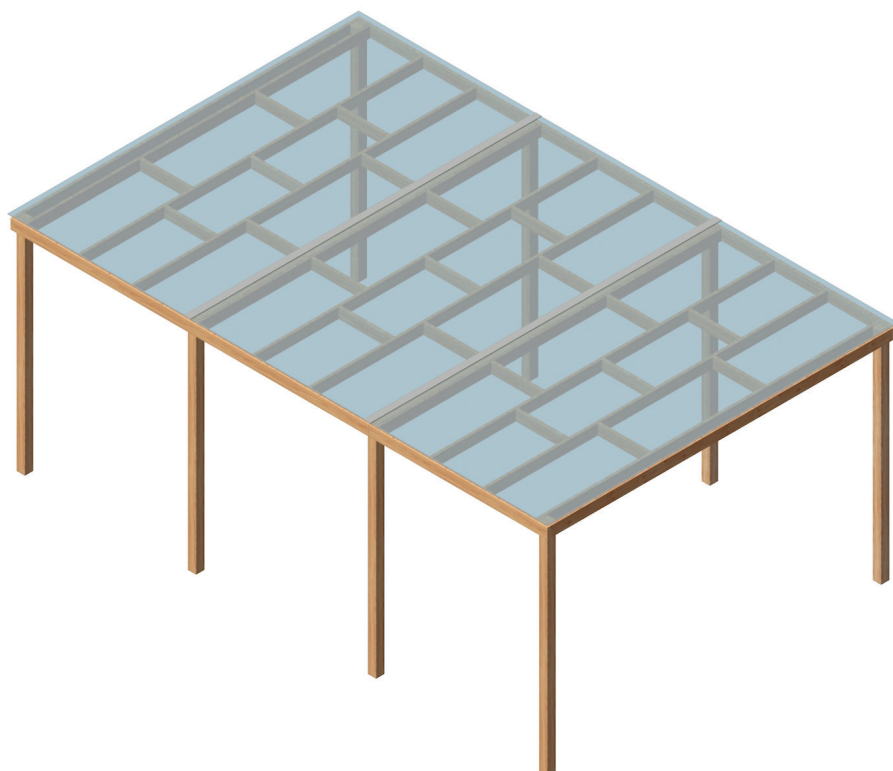

PergolaPRO.eu
Designer pergolas

Standard dimensions:

51901: 300 x 300 cm

51905: 400 x 300 cm

51910: 400 x 390 cm

51920: 605 x 390 cm

51930: 810 x 390 cm

Total height: 250 cm

Special dimensions:

on demand

*open side limited to 390 cm

* polycarbonate sheets 205 x 400 cm

Impact resistant
polycarbonate glass
from Italy, 5 mm thick.
Sheet dimensions:
205 x 400 cm

Number of
polycarbonate
sheets on models: