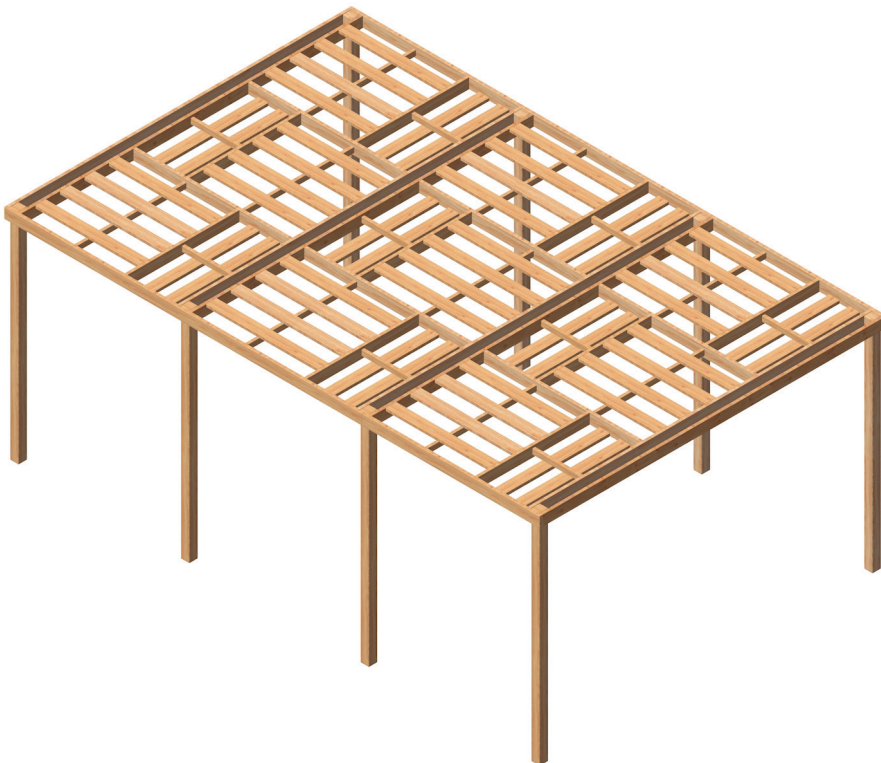

PergolaPRO.eu
Designer pergolas

Standard dimensions:

52201: 300 x 300 cm

52205: 400 x 300 cm

52210: 400 x 390 cm

52220: 605 x 390 cm

52230: 810 x 390 cm

Total height: 250 cm

Special dimensions:

on demand

*open side limited to 390 cm

Beautiful brown pine boards from Finland, pressure impregnated.
Dimensions:
120 x 33 mm

Strong laminated pine posts from Austria, pressure impregnated.
Dimensions:
100 x 100 mm